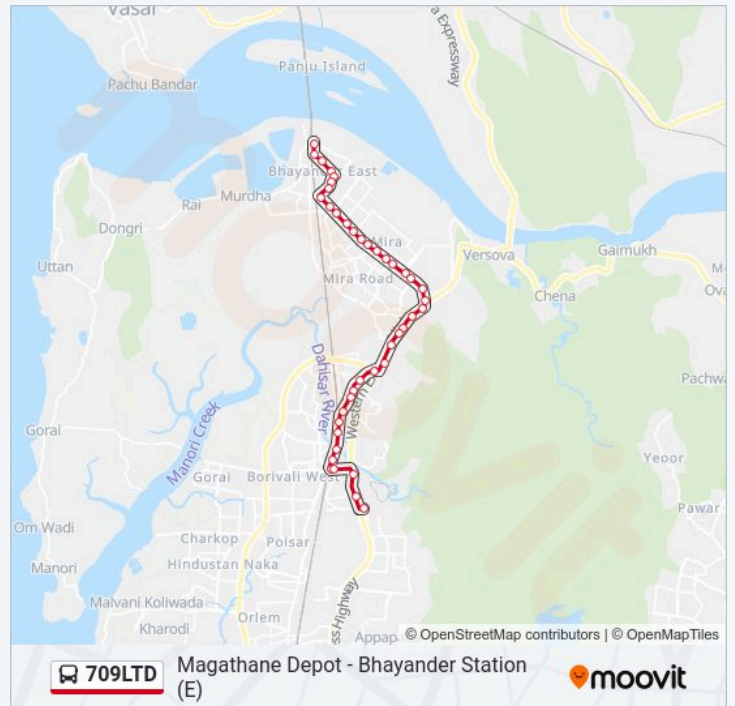

Borivali (E) Station

709LTD bus Info
Direction: Magathane Depot
Stops: 41
Trip Duration: 36 min
Line Summary:

Borivali (E) Station

National Park Borivali

Devi Pada (Borivali E)

Magathane Depot

709LTD bus time schedules and route maps are available in an offline PDF at moovitapp.com. Use the Moovit App to see live bus times, train schedule or subway schedule, and step-by-step directions for all public transit in Mumbai.