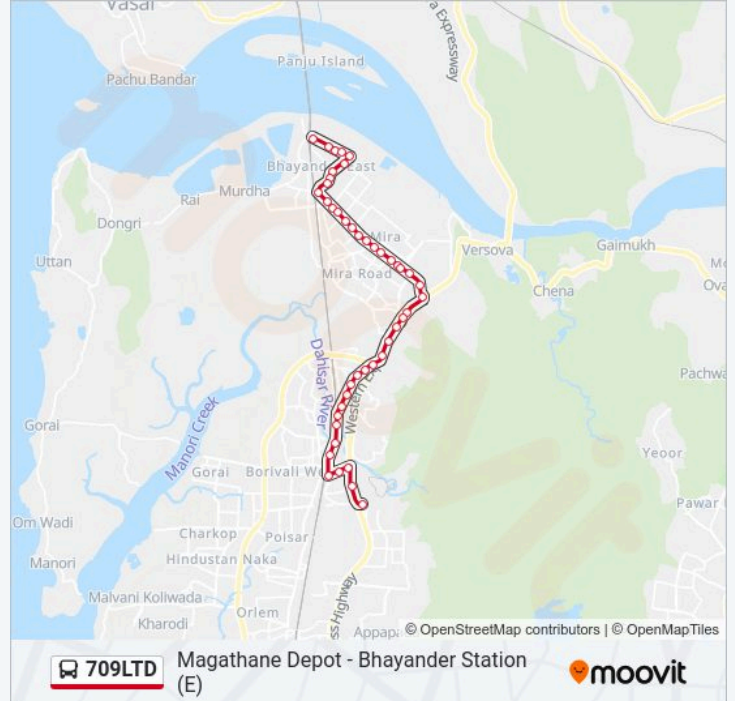

Punjab Foundry / Sahyadri Nagar

Pleasant Park / Green Park

Hatkesh

HITKO Company

Silver Park

Sunder Nagar

SK Stone

Beverly Park

Shivar Garden

Chaitanya Hospital

Shreenath Complex

Swatantra Veer Savarkar Chowk Bhayander

Golden Nest Circle

Azad Nagar

Bhayander Phatak

Kasturi Estate

Abhinav High School

Ghoddev Naka

Ram Nagar

Navghar Naka

Venus Apartment

Salasar Nagar

Bhai Daya Nagar

Bhayander Station (E)

Magathane Depot - Bhayander Station (E)

Direction: Magathane Depot

41 stops

[VIEW LINE SCHEDULE](#)

Bhayander Station (E)

Bhayandar Station (E)

Bhayander Market

Khari Gaon

Ghoddev Naka

709LTD bus Time Schedule

Magathane Depot Route Timetable:

Sunday	24 hours
Monday	24 hours
Tuesday	24 hours
Wednesday	24 hours
Thursday	24 hours
Friday	24 hours