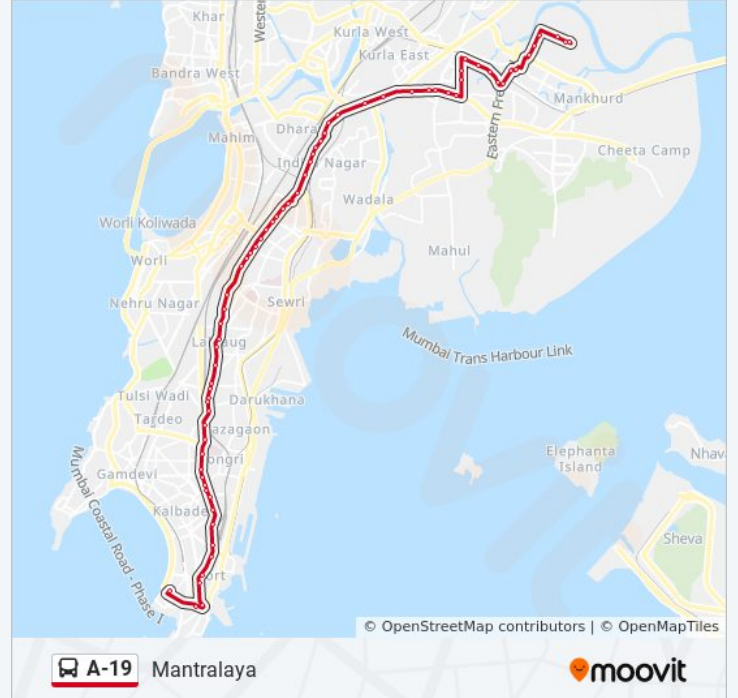

Umarshi Bappa Chowk

Priyadarshani Chuna Bhatti

Everard Nagar

Highway Apartment

Rani Laxmibai Chowk (Sion)

Rani Laxmibai Chowk

Rani Laxmibai Chowk Sion

Jain Society

Lokmanya Tilak Hospital (Sion)

Lokmanya Tilak Hospital (Sion)

Gandhi Market Matunga

Matunga Police Station

Maheshwari Udyan (Kings Circle)

Maheshwari Udyan

Kapole Niwas / J.N. Varma Chowk

Ruia College

Ruia College

Khodadad Circle (Dadar T.T.)

Khodadad Circle (Dadar T.T.)

Dadar Post Office

Chitra Cinema

Shinde Wadi

Hindmata Cinema (Dadar)

Madkebuwa Chowk (Parel)

Parel Workshop

Bharatmata Cinema

Sant Jagnade Chowk (Lalbaug)

Shantaram Pujare Chowk (Kala Chowky)

Jaihind Cinema

Jijamata Udyan

Robert Gomes Chowk

Byculla Station (E) / Sant Savta Market

Byculla Station (E)