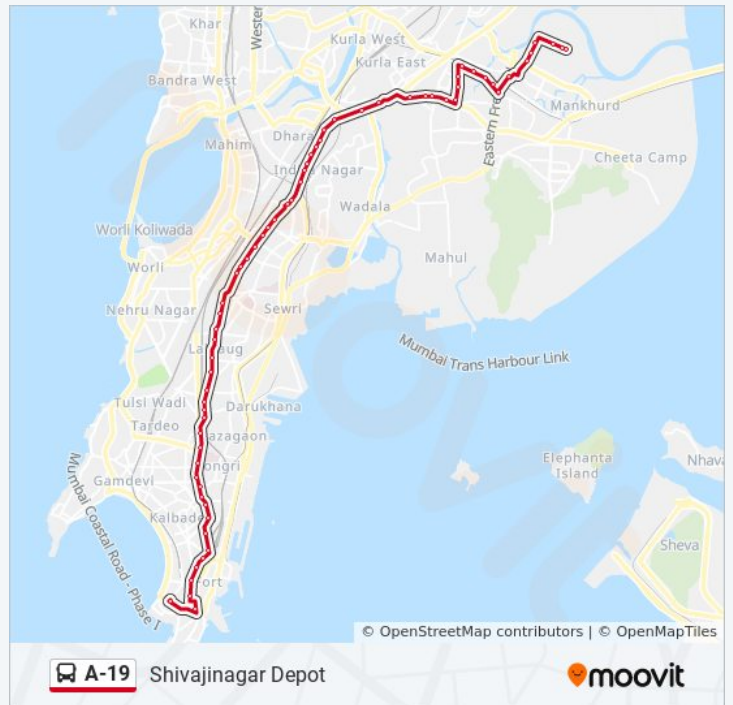

Matunga Police Station

Direction: Shivajinagar Depot

Stops: 72

Trip Duration: 68 min

Line Summary:

Gandhi Market Matunga

Lokmanya Tilak Hospital (Sion)

Lokmanya Tilak Hospital (Sion)