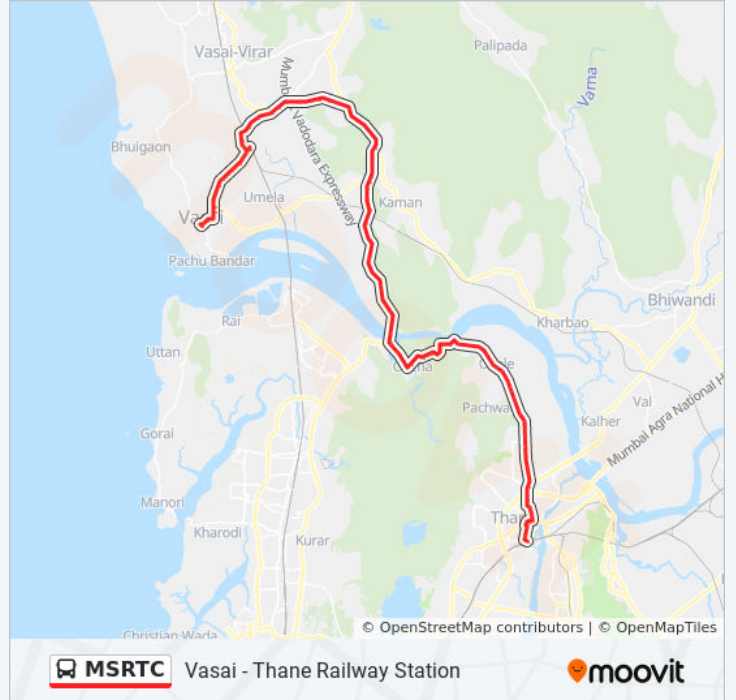

Vasai (W) Corner Vasai Station Road, Vasai

Sai Nagar Naka Bassein Road, Vasai

60 Feet Road

Sai Tower / Manav Mandir

Manikpur Police Station

Panchavati

Mithagar

Aachola Gaon

Evershine City Gate

Gokhivare Talav Vasai

Father Wadi

Range Office

Bhoidapada

Sai Mandir

Agarwal Estate

Tirupati Nagar

Valiv Phata

Laxmi Industry

Sai Temple

Sativali Naka Vasai Road, India

Tungareshwar

Sativali

Sativali Phata

Chinchoti Naka

Bapana

Bapane Highway

Bapana Bridge

Corner Mumbai Delhi Highway, Vasai

Jai Vijay

Green Fouvh

Divas Vasai Railway Bridge

Lodha Dham

Sai Puja Hotel