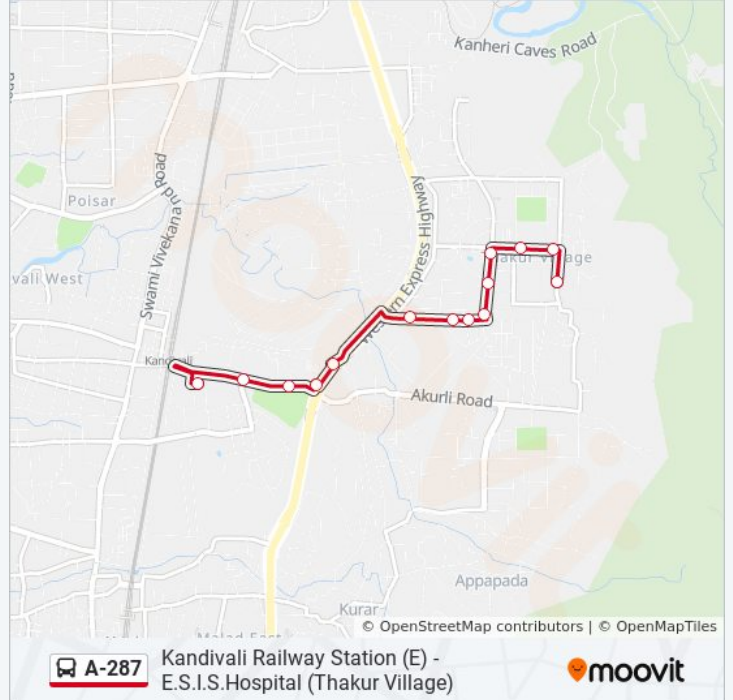

A-287**Kandivali Railway Station (E) - E.S.I.S.Hospital
(Thakur Village)**[View In Website Mode](#)

The A-287 bus line (Kandivali Railway Station (E) - E.S.I.S.Hospital (Thakur Village)) has 2 routes. For regular weekdays, their operation hours are:

(1) E.S.I.S.Hospital (Thakur Village): 12:04 AM - 11:50 PM (2) Kandivali Railway Station (E): 5:05 AM - 11:10 PM

Use the Moovit App to find the closest A-287 bus station near you and find out when is the next A-287 bus arriving.

Direction: E.S.I.S.Hospital (Thakur Village)

15 stops

[VIEW LINE SCHEDULE](#)

Kandivali Railway Station (E)
E.S.I.S.Hospital Kandivali (E)
Grovel Company
Sambhaji Nagar (Kandivali - E)
Durga Mata Mandir
Mahindra Co.Gate (B.H.A.D.Colony)
Samata Nagar (Kandivali-E)
Samata Nagar Building No.3 & 5 (Kandivali-E)
Sai Baba Mandir
Thakur College
Angan
Thakur Cinema
Mercury Building
Thakur Gaon
E.S.I.S.Hospital (Thakur Village)

A-287 bus Info**Direction:** E.S.I.S.Hospital (Thakur Village)**Stops:** 15**Trip Duration:** 9 min**Line Summary:**

Direction: Kandivali Railway Station (E)

16 stops

[VIEW LINE SCHEDULE](#)

- E.S.I.S.Hospital (Thakur Village)
- Thakur Gaon
- Mercury Building
- Thakur Cinema
- Aangan
- Thakur College
- Sai Baba Mandir
- Samata Nagar Building No.3 & 5 (Kandivali-E)
- Samata Nagar (Kandivali-E)
- Mahindra Co.Gate (B.H.A.D.Colony)
- Durga Mata Mandir
- Sambhaji Nagar (Kandivali - E)
- Grovel Company
- E.S.I.S.Hospital Kandivali (E)
- E.S.I.S.Colony (Kandivali-E)
- Kandivali Railway Station (E)