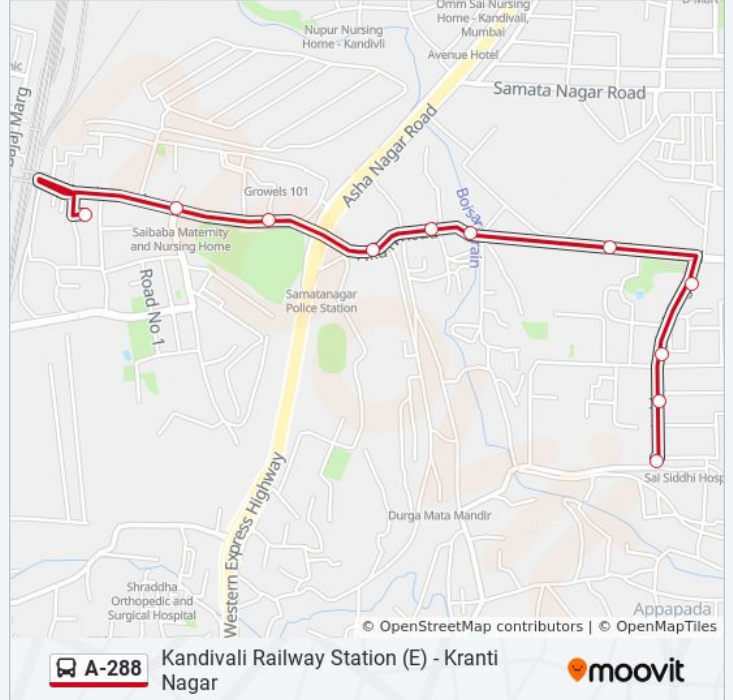

Kandivali Railway Station (E) Route Timetable:

Sunday	12:06 AM - 11:59 PM
Monday	12:06 AM - 11:59 PM
Tuesday	12:06 AM - 11:59 PM
Wednesday	12:06 AM - 11:59 PM
Thursday	12:06 AM - 11:59 PM
Friday	12:06 AM - 11:59 PM
Saturday	12:06 AM - 11:59 PM

A-288 bus Info**Direction:** Kandivali Railway Station (E)**Stops:** 12**Trip Duration:** 8 min**Line Summary:**

Direction: Kranti Nagar

11 stops

[VIEW LINE SCHEDULE](#)

- Kandivali Railway Station (E)
- E.S.I.S.Hospital Kandivali (E)
- Grovel Company
- Sambhaji Nagar (Kandivali-E)
- Narsipada (Kandivali-E)
- Hanuman Nagar (Kandivali-E)
- Tractor Gate No.3 / Vasa Hospital
- Sai Garden Kandivali (E)
- Alika Nagar Junction
- Mhada Colony (Kandivali-E)
- Kranti Nagar

A-288 bus Time Schedule

Kranti Nagar Route Timetable:

Sunday	12:00 AM - 11:53 PM
Monday	12:00 AM - 11:53 PM
Tuesday	12:00 AM - 11:53 PM
Wednesday	12:00 AM - 11:53 PM
Thursday	12:00 AM - 11:53 PM
Friday	12:00 AM - 11:53 PM
Saturday	12:00 AM - 11:53 PM

A-288 bus Info

Direction: Kranti Nagar

Stops: 11

Trip Duration: 8 min

Line Summary:

A-288 bus time schedules and route maps are available in an offline PDF at moovitapp.com. Use the [Moovit App](#) to see live bus times, train schedule or subway schedule, and step-by-step directions for all public transit in Mumbai.