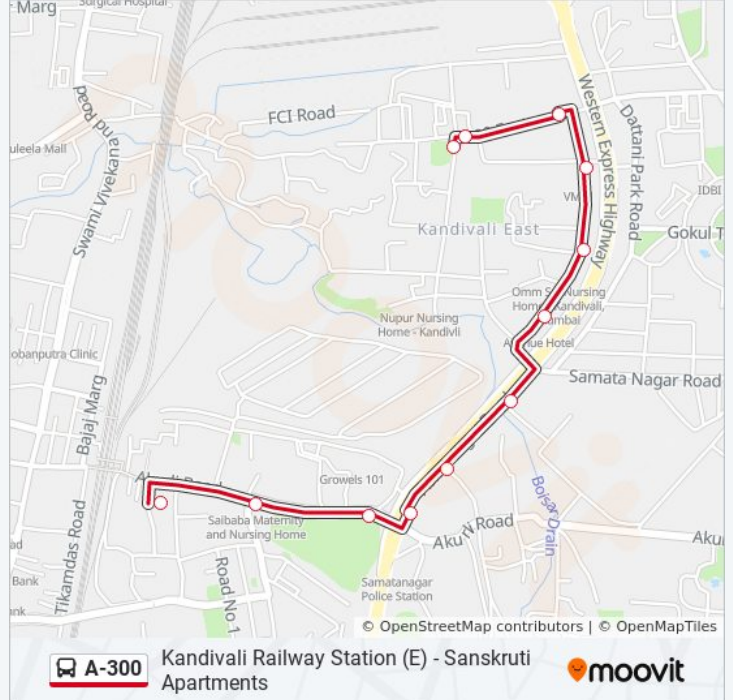

Direction: Sanskruti Apartments

9 stops

[VIEW LINE SCHEDULE](#)

- Kandivali Bus Station (E)
- E.S.I.S Hospital Kandivali (E)
- Grovel Company
- Sambhajinagar Akurli
- Suruchi
- Thakur Complex
- Saraf Choudhari Nagar
- Gokul Garden
- Sanskruiti Apartment

A-300 bus Time Schedule

Sanskruiti Apartments Route Timetable:

Sunday	05:45 - 23:00
Monday	05:45 - 23:00
Tuesday	05:45 - 23:00
Wednesday	05:45 - 23:00
Thursday	05:45 - 23:00
Friday	05:45 - 23:00
Saturday	05:45 - 23:00

A-300 bus Info

Direction: Sanskruti Apartments

Stops: 9

Trip Duration: 6 min

Line Summary: