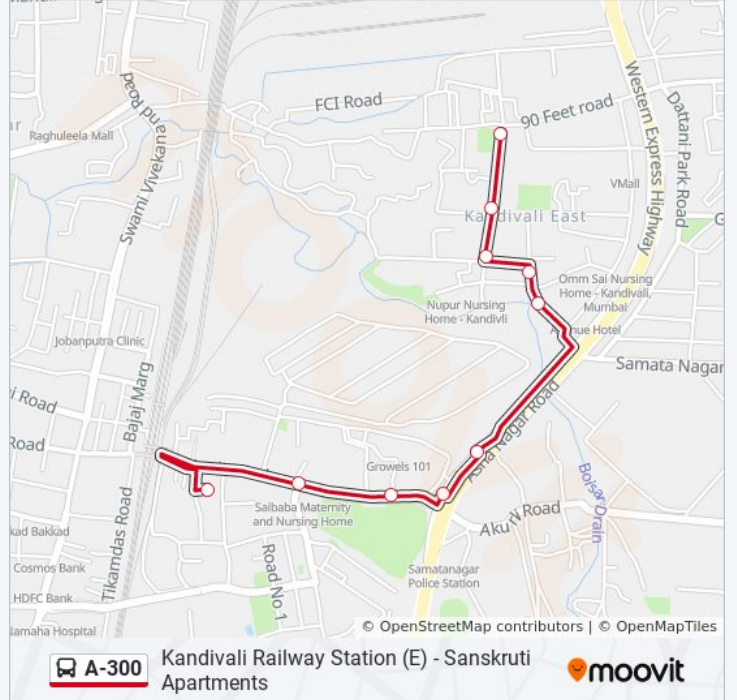

Direction: Sanskruti Apartments

9 stops

[VIEW LINE SCHEDULE](#)

- Kandivali Bus Station (E)
- E.S.I.S Hospital Kandivali (E)
- Grovel Company
- Sambhajinagar Akurli
- Suruchi
- Thakur Complex
- Saraf Choudhari Nagar
- Gokul Garden
- Sanskruiti Apartment

A-300 bus Time Schedule

Sanskruiti Apartments Route Timetable:

Sunday	05:45 - 23:00
Monday	05:45 - 23:00
Tuesday	05:45 - 23:00
Wednesday	05:45 - 23:00
Thursday	05:45 - 23:00
Friday	05:45 - 23:00
Saturday	05:45 - 23:00

A-300 bus Info

Direction: Sanskruti Apartments

Stops: 9

Trip Duration: 6 min

Line Summary:

A-300 bus time schedules and route maps are available in an offline PDF at moovitapp.com. Use the [Moovit App](#) to see live bus times, train schedule or subway schedule, and step-by-step directions for all public transit in Mumbai.