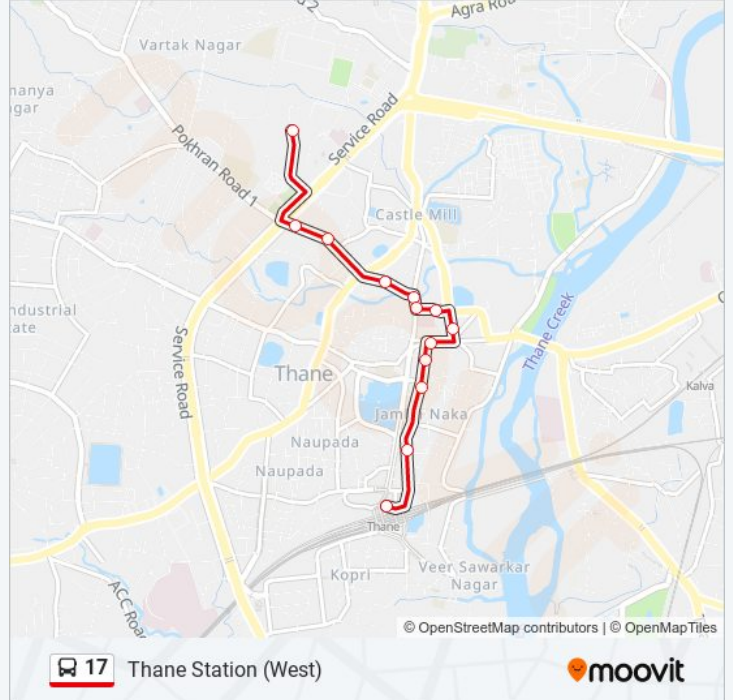

### 17 bus Info

**Direction:** Lakshmi Nagar (Chirag Nagar)

**Stops:** 8

**Trip Duration:** 10 min

**Line Summary:**

### Direction: Thane Station (West)

12 stops

[VIEW LINE SCHEDULE](#)

- Lakshmi Nagar (Chirag Nagar)
- Pujani Estate
- Khopat
- New Shakti Mill
- Shishu Gyan Mandir
- Thane Civil Hospital
- Central Maidan
- Civil Court Naka
- Tembhi Naka
- Talav Pali
- Prabhat Cinema
- Thane Station (West)

### 17 bus Time Schedule

Thane Station (West) Route Timetable:

Sunday	07:00 - 22:20
Monday	07:00 - 22:20
Tuesday	07:00 - 22:20
Wednesday	07:00 - 22:20
Thursday	07:00 - 22:20
Friday	07:00 - 22:20
Saturday	07:00 - 22:20

### 17 bus Info

**Direction:** Thane Station (West)

**Stops:** 12

**Trip Duration:** 10 min

**Line Summary:**

17 bus time schedules and route maps are available in an offline PDF at [moovitapp.com](https://moovitapp.com). Use the [Moovit App](#) to see live bus times, train schedule or subway schedule, and step-by-step directions for all public transit in Mumbai.