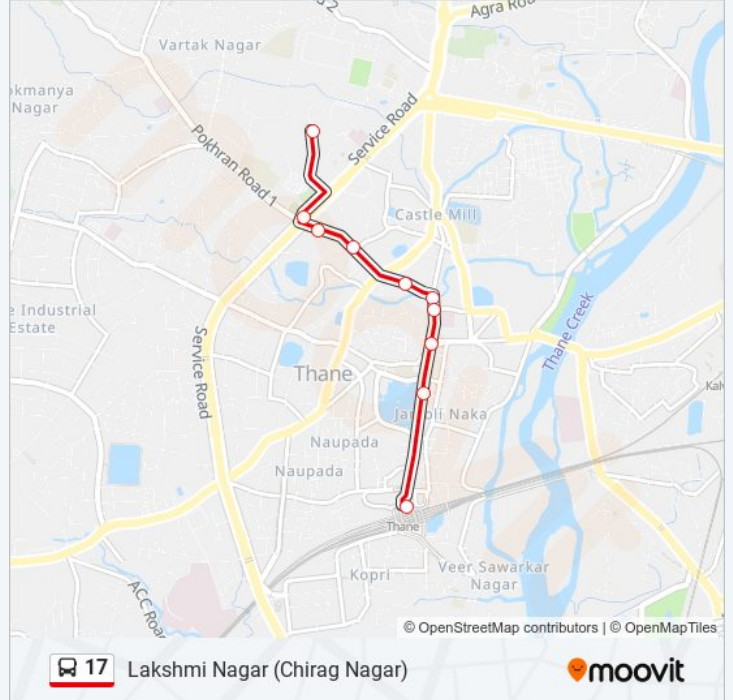

## Lakshmi Nagar (Chirag Nagar)

Get The App

The 17 bus line (Lakshmi Nagar (Chirag Nagar)) has 2 routes. For regular weekdays, their operation hours are:  
(1) Lakshmi Nagar (Chirag Nagar): 07:20 - 22:00 (2) Thane Station (West): 07:00 - 22:20  
Use the Moovit App to find the closest 17 bus station near you and find out when is the next 17 bus arriving.

### Direction: Lakshmi Nagar (Chirag Nagar)

8 stops

[VIEW LINE SCHEDULE](#)

- Thane Station (West)
- Talav Pali
- Court Naka
- Shishu Gyan Mandir
- New Shakti Mill
- Khopat
- Pujani Estate
- Lakshmi Nagar (Chirag Nagar)

### 17 bus Time Schedule

Lakshmi Nagar (Chirag Nagar) Route Timetable:

Sunday	07:20 - 22:00
Monday	07:20 - 22:00
Tuesday	07:20 - 22:00
Wednesday	07:20 - 22:00
Thursday	07:20 - 22:00
Friday	07:20 - 22:00
Saturday	07:20 - 22:00

### 17 bus Info

**Direction:** Lakshmi Nagar (Chirag Nagar)

**Stops:** 8

**Trip Duration:** 10 min

**Line Summary:**