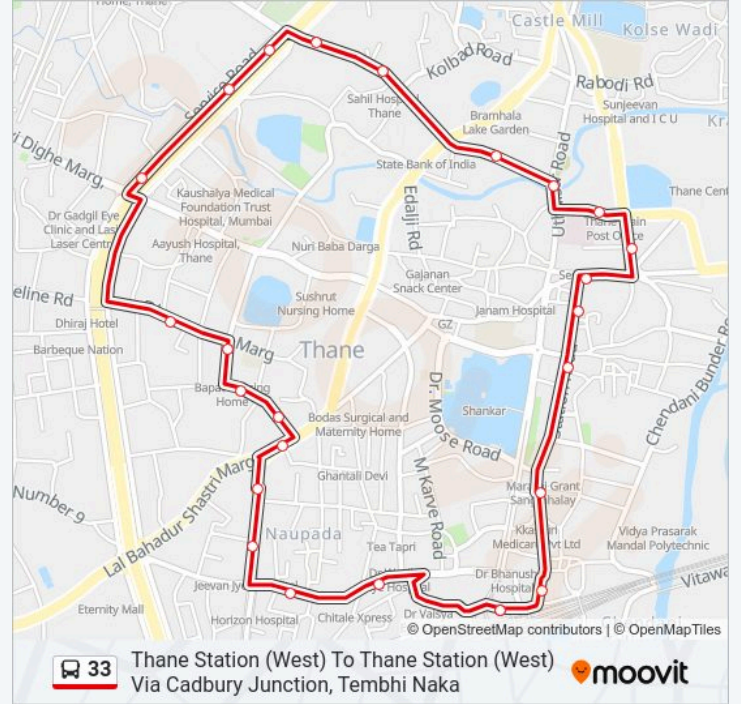

25 stops

[VIEW LINE SCHEDULE](#)

Thane Station (W)

A.K Joshi Vidyalaya Thane

Ice Factory Thane

Shahu Market

Hari Niwas Circle

Hari Niwas

Sunday	06:45 - 21:20
Monday	06:45 - 21:20
Tuesday	06:45 - 21:20
Wednesday	06:45 - 21:20
Thursday	06:45 - 21:20
Friday	06:45 - 21:20
Saturday	06:45 - 21:20

33 bus Info

Direction: Thane Station (West) Via Cadbury Junction, Tembhi Naka

Stops: 25

Trip Duration: 12 min

Line Summary:

Tembhi Naka

Talav Pali

Prabhat Cinema

S.T Bus Stand Thane

Thane Station (W)