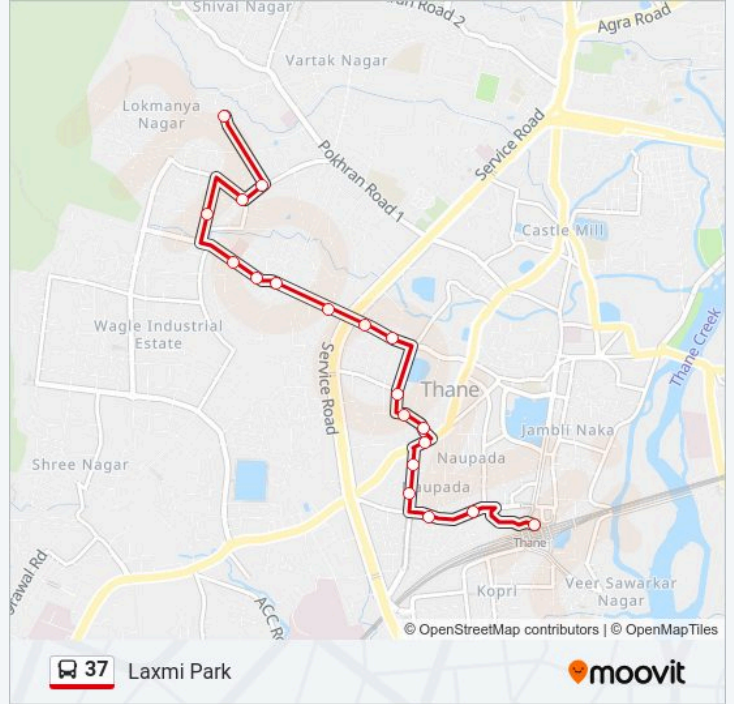

Direction: Laxmi Park

19 stops

[VIEW LINE SCHEDULE](#)

Thane Station (W)
A.K Joshi Vidyalaya Thane
Ice Factory Thane
Shahu Market
Hari Niwas Circle
Hari Niwas
Aradhana Cinema
Pradeep Society
Parmarth Niketan
Namdev Wadi
Nitin Company / Bata Showroom
Ramchandra Nagar
Vaitiwadi
Dyaneshwar Nagar
Kamgar Hospital Thane
Swatantra Veer Savarkar Nagar
Aai Mata Mandir Chowk
Runwal Plaza
Laxmi Park (Thane)

37 bus Time Schedule

Laxmi Park Route Timetable:

Sunday	06:50 - 21:50
Monday	06:50 - 21:50
Tuesday	06:50 - 21:50
Wednesday	06:50 - 21:50
Thursday	06:50 - 21:50
Friday	06:50 - 21:50
Saturday	06:50 - 21:50

37 bus Info

Direction: Laxmi Park

Stops: 19

Trip Duration: 14 min

Line Summary:

Direction: Thane Station (West)

18 stops

[VIEW LINE SCHEDULE](#)

37 bus Info

Direction: Thane Station (West)

Stops: 18

Trip Duration: 14 min

Line Summary:

37 bus time schedules and route maps are available in an offline PDF at moovitapp.com. Use the Moovit App to see live bus times, train schedule or subway schedule, and step-by-step directions for all public transit in Mumbai.