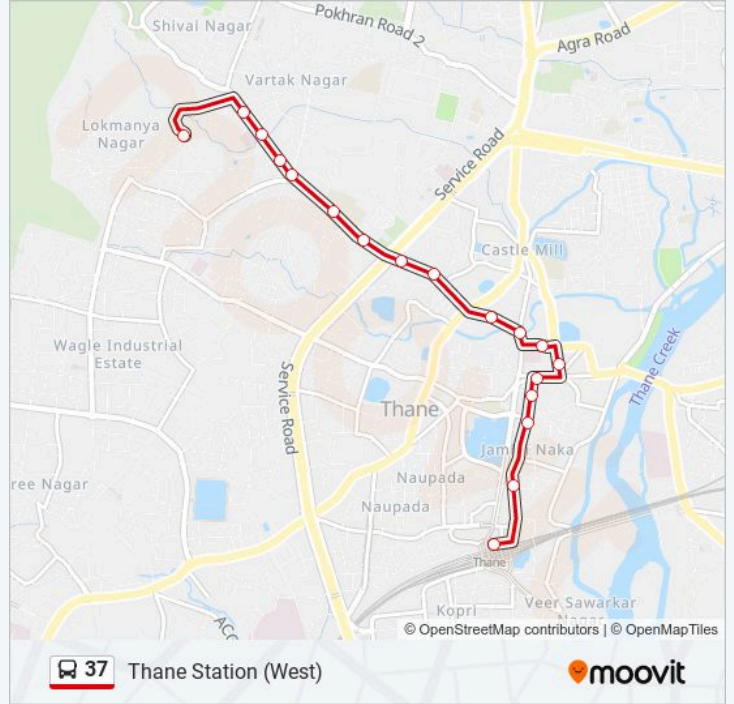

Direction: Laxmi Park

19 stops

[VIEW LINE SCHEDULE](#)

Thane Station (W)
A.K Joshi Vidyalaya Thane
Ice Factory Thane
Shahu Market
Hari Niwas Circle
Hari Niwas
Aradhana Cinema
Pradeep Society
Parmarth Niketan
Namdev Wadi
Nitin Company / Bata Showroom
Ramchandra Nagar
Vaitiwadi
Dyaneshwar Nagar
Kamgar Hospital Thane
Swatantra Veer Savarkar Nagar
Aai Mata Mandir Chowk
Runwal Plaza
Laxmi Park (Thane)

37 bus Info

Direction: Laxmi Park

Stops: 19

Trip Duration: 14 min

Line Summary:

Direction: Thane Station (West)

18 stops

[VIEW LINE SCHEDULE](#)

37 bus Time Schedule

Thane Station (West) Route Timetable:

Sunday	06:30 - 21:25
Monday	06:30 - 21:25
Tuesday	06:30 - 21:25
Wednesday	06:30 - 21:25
Thursday	06:30 - 21:25
Friday	06:30 - 21:25
Saturday	06:30 - 21:25

37 bus Info

Direction: Thane Station (West)

Stops: 18

Trip Duration: 14 min

Line Summary:

37 bus time schedules and route maps are available in an offline PDF at moovitapp.com. Use the Moovit App to see live bus times, train schedule or subway schedule, and step-by-step directions for all public transit in Mumbai.