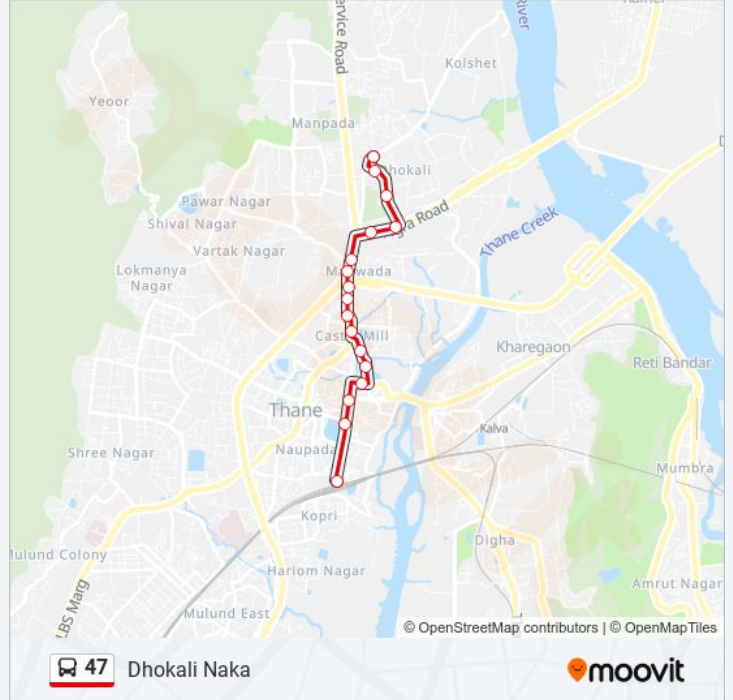

Dhokali Naka

[Get The App](#)

The 47 bus line (Dhokali Naka) has 2 routes. For regular weekdays, their operation hours are:

(1) Dhokali Naka: 07:22 - 21:17(2) Thane Station (West): 06:30 - 21:20

Use the Moovit App to find the closest 47 bus station near you and find out when is the next 47 bus arriving.

Direction: Dhokali Naka

15 stops

[VIEW LINE SCHEDULE](#)

Thane Station (West)

Talav Pali

Court Naka

Thane Civil Hospital

Police Line

Shruti Park

Dhokali Gaon Naka

47 bus Time Schedule

Dhokali Naka Route Timetable:

Sunday	07:22 - 21:17
Monday	07:22 - 21:17
Tuesday	07:22 - 21:17
Wednesday	07:22 - 21:17
Thursday	07:22 - 21:17
Friday	07:22 - 21:17
Saturday	07:22 - 21:17

47 bus Info

Direction: Dhokali Naka

Stops: 15

Trip Duration: 15 min

Line Summary:

Direction: Thane Station (West)

17 stops

[VIEW LINE SCHEDULE](#)