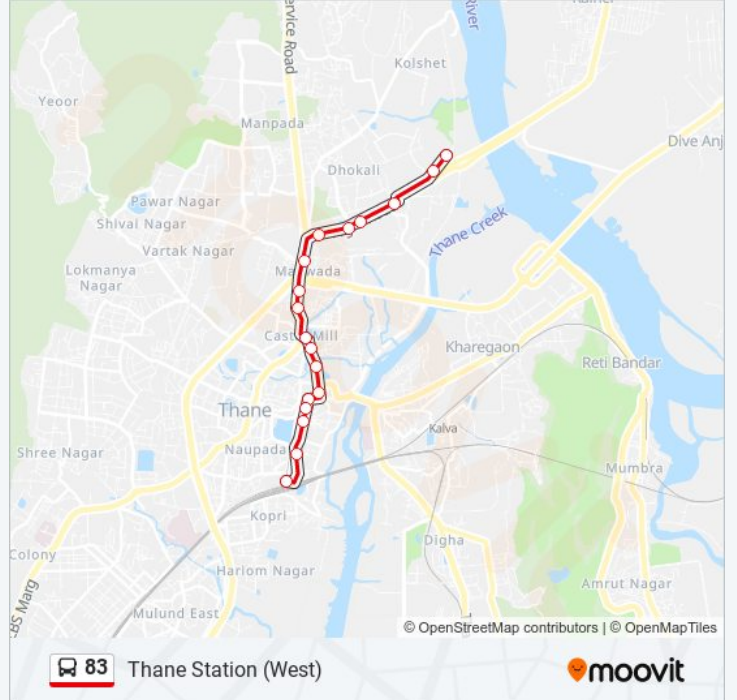

83 bus Time Schedule

Thane Station (West) Route Timetable:

Sunday	07:30 - 22:30
Monday	07:30 - 22:30
Tuesday	07:30 - 22:30
Wednesday	07:30 - 22:30
Thursday	07:30 - 22:30
Friday	07:30 - 22:30
Saturday	07:30 - 22:30

83 bus Info

Direction: Thane Station (West)

Stops: 18

Trip Duration: 18 min

Line Summary:

83 bus time schedules and route maps are available in an offline PDF at moovitapp.com. Use the Moovit App to see live bus times, train schedule or subway schedule, and step-by-step directions for all public transit in Mumbai.