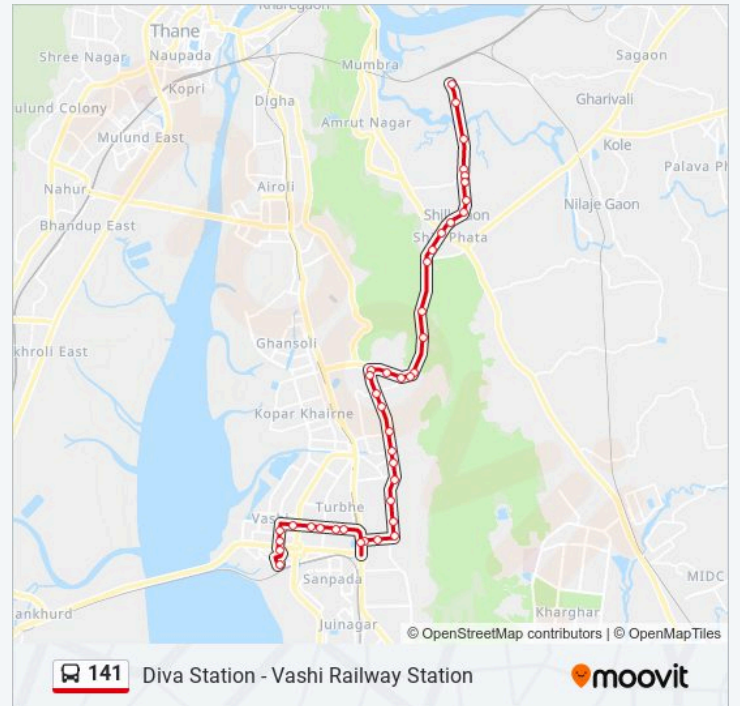

Line Summary:

Shil Nursery

Punjab Puja Hotel

Cidco Water Supply

Khadichi Machine

Bajrang Hotel

Adavali Bhutawali

L&T Company Mahape

Lipi Computers

Mahape Junction

Mahape Gaon

Nelco

Ramnath Solar

Pavan Industries

Krishna Steel

Hayko

Shalimar

Sunravi Printers

Bagade Engineers

Indira Nagar

Dambar Plant

Turbhe Naka

Turbhe Naka (Janta Market)

Turbhe Railway Bridge

I.C.L School (Vashi)

A.P.M.C Market (Vashi)

Kanda Batata Market

Saint Lawrence High School (Vashi)

Navratna Hotel Vashi

Apna Bazaar Sector 17 Vashi

Center One Mall

Vashi Railway Station