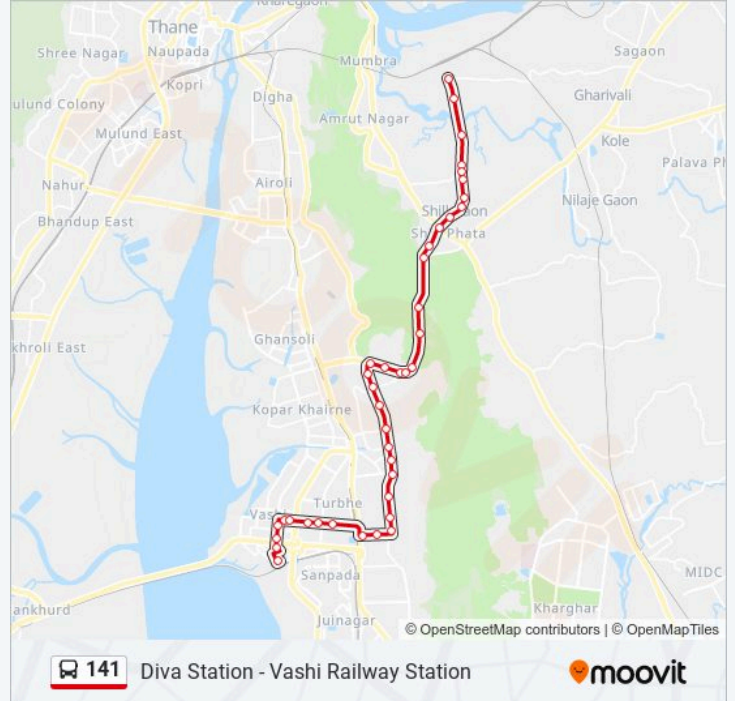

## Diva Station - Vashi Railway Station

Get The App

The 141 bus line (Diva Station - Vashi Railway Station) has 2 routes. For regular weekdays, their operation hours are:  
(1) Diva Station: 07:05 - 19:30(2) Vashi Railway Station: 06:50 - 18:15  
Use the Moovit App to find the closest 141 bus station near you and find out when is the next 141 bus arriving.

### 141 bus Info

**Direction:** Diva Station

**Stops:** 40

**Trip Duration:** 57 min

**Line Summary:**

- Mahape Junction
- Lipi Computers
- L&T Company Mahape
- Adavali Bhutawali
- Bajrang Hotel
- Khadichi Machine
- Cidco Water Supply
- Punjab Puja Hotel
- Shil Nursery
- Shil Phata Mahape Road
- Talav
- Shil Gaon
- Phadke Tantra Niketan
- Ladhi Company
- Chandicha Pada
- Khardi Gaon
- Sudama Regency
- National School Diva
- Diva Station

**Direction: Vashi Railway Station**

41 stops

[VIEW LINE SCHEDULE](#)

- Diva Station
- National School Diva
- Sudama Regency
- Khardi Gaon
- Chandicha Pada
- Ladhi Company
- Phadke Tantra Niketan
- Shil Gaon
- Talav
- Shil Phata Mahape Road

**141 bus Info**

**Direction:** Vashi Railway Station

**Stops:** 41

**Trip Duration:** 57 min