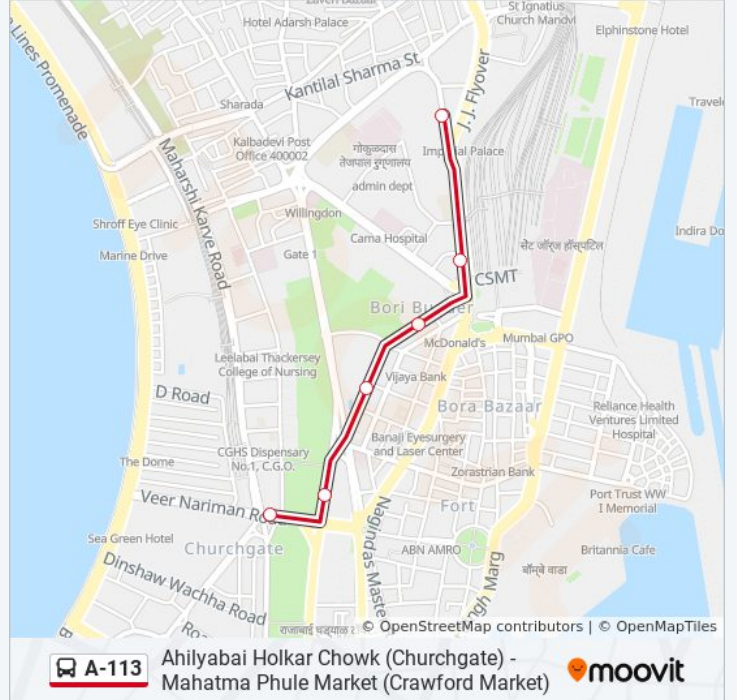

A-113 bus time schedules and route maps are available in an offline PDF at moovitapp.com. Use the [Moovit App](#) to see live bus times, train schedule or subway schedule, and step-by-step directions for all public transit in Mumbai.

[About Moovit](#) • [MaaS Solutions](#) • [Supported Countries](#) • [Mooviter Community](#)

© 2023 Moovit - All Rights Reserved

Check Live Arrival Times