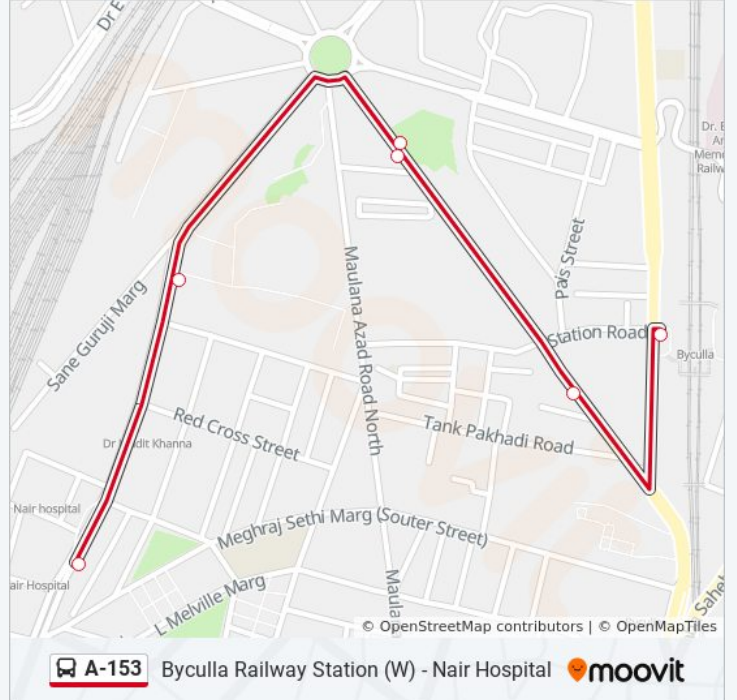

Direction: Byculla Railway Station (W)

6 stops

[VIEW LINE SCHEDULE](#)

Nair Hospital

Agripada Police Station

Sant Gadge Maharaj Chowk (Saat Rasta) /
()

Garlic Co.

Sunder Galli

A-153 bus Info**Direction:** Byculla Railway Station (W)**Stops:** 6**Trip Duration:** 6 min**Line Summary:**

Direction: Nair Hospital

6 stops

[VIEW LINE SCHEDULE](#)

Byculla Railway Station (W)

Sunder Galli

Garlic Co.

Sant Gadge Maharaj Chowk (Saat Rasta) /
()

Agripada Police Station

Nair Hospital

A-153 bus Time Schedule

Nair Hospital Route Timetable:

Sunday	6:30 AM - 9:30 PM
Monday	6:30 AM - 9:30 PM
Tuesday	6:30 AM - 9:30 PM
Wednesday	6:30 AM - 9:30 PM
Thursday	6:30 AM - 9:30 PM
Friday	6:30 AM - 9:30 PM
Saturday	6:30 AM - 9:30 PM

A-153 bus Info

Direction: Nair Hospital

Stops: 6

Trip Duration: 5 min

Line Summary:

A-153 bus time schedules and route maps are available in an offline PDF at moovitapp.com. Use the [Moovit App](#) to see live bus times, train schedule or subway schedule, and step-by-step directions for all public transit in Mumbai.