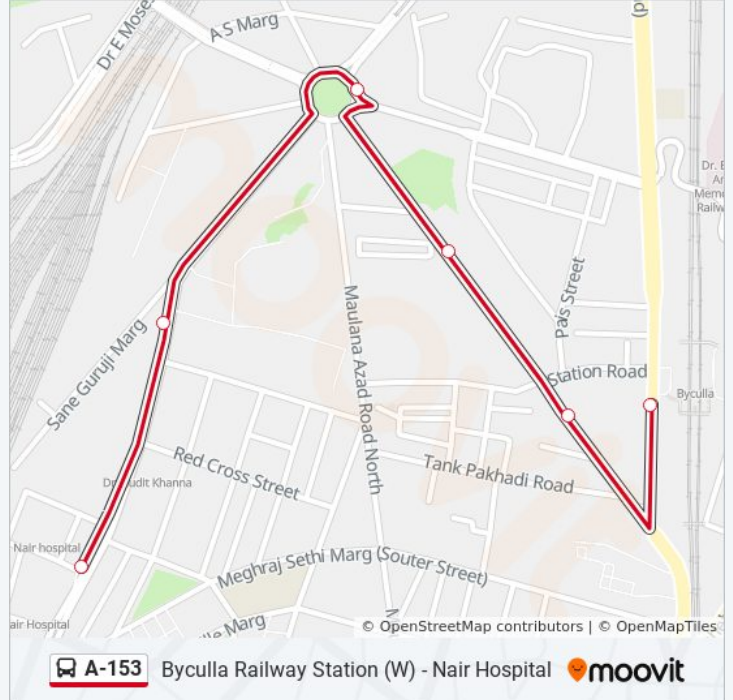

Direction: Byculla Railway Station (W)

6 stops

[VIEW LINE SCHEDULE](#)

Nair Hospital

Agripada Police Station

Sant Gadge Maharaj Chowk (Saat Rasta) /
()

Garlic Co.

Sunder Galli

Byculla Railway Station (W)

A-153 bus Time Schedule

Byculla Railway Station (W) Route Timetable:

Sunday	6:42 AM - 9:42 PM
Monday	6:42 AM - 9:42 PM
Tuesday	6:42 AM - 9:42 PM
Wednesday	6:42 AM - 9:42 PM
Thursday	6:42 AM - 9:42 PM
Friday	6:42 AM - 9:42 PM
Saturday	6:42 AM - 9:42 PM

A-153 bus Info**Direction:** Byculla Railway Station (W)**Stops:** 6**Trip Duration:** 6 min**Line Summary:**

Direction: Nair Hospital

6 stops

[VIEW LINE SCHEDULE](#)

Byculla Railway Station (W)

Sunder Galli

Garlic Co.

Sant Gadge Maharaj Chowk (Saat Rasta) /
()

Agripada Police Station

Nair Hospital

A-153 bus Time Schedule

Nair Hospital Route Timetable:

Sunday	6:30 AM - 9:30 PM
Monday	6:30 AM - 9:30 PM
Tuesday	6:30 AM - 9:30 PM
Wednesday	6:30 AM - 9:30 PM
Thursday	6:30 AM - 9:30 PM
Friday	6:30 AM - 9:30 PM
Saturday	6:30 AM - 9:30 PM