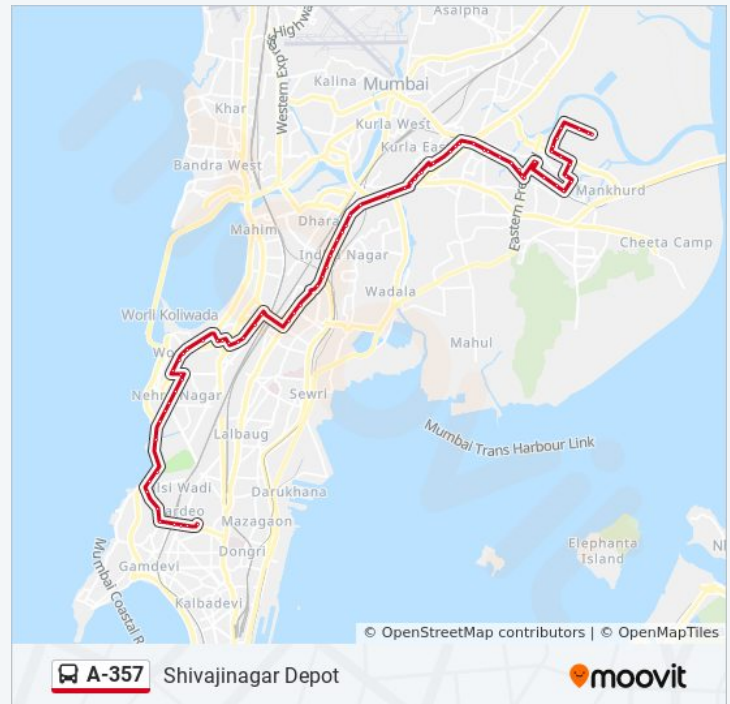

06:50 - 23:50

Saturday

06:50 - 23:50

A-357 bus Info

Direction: Shivajinagar Depot

Stops: 74

Trip Duration: 66 min

Line Summary: