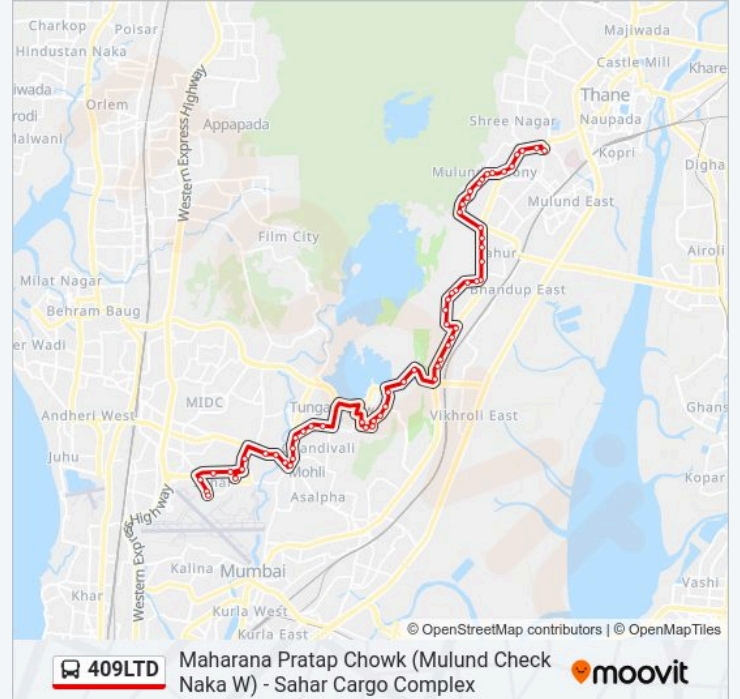

Forest Club (Powai)

Forest Street

Hiranandani Garden

Crisil House

Bayer House

Gateway Plaza (Powai)

I.I.T Main Gate Powai

I.I.T Market Powai

Gandhi Nagar Kanjurmarg (W)

Huma Cinema Kanjurmarg

Dockyard Colony

Ciba Company

Birla Company

Mangatram Petrol Pump

Maharashtra Nagar (Bhandup W)

Sahyadri Nagar (Bhandup)

Kokan Nagar (Bhandup)

Shivaji Talao (Bhandup W)

Sarvoday Nagar

Jungal Mangal Road

Bhatti Pada

Bhandup Police Station

Shangrila Company

Asian Paints

Dr.K.B Hedgewar Chowk

Dr.K.B.Hedgewar Chowk

Amar Nagar

Highland Park Mulund

Jay Shastri Nagar

Mahatma Jyotiba Phule Chowk

Mulund Colony

Shivaji Chowk Mulund (W)