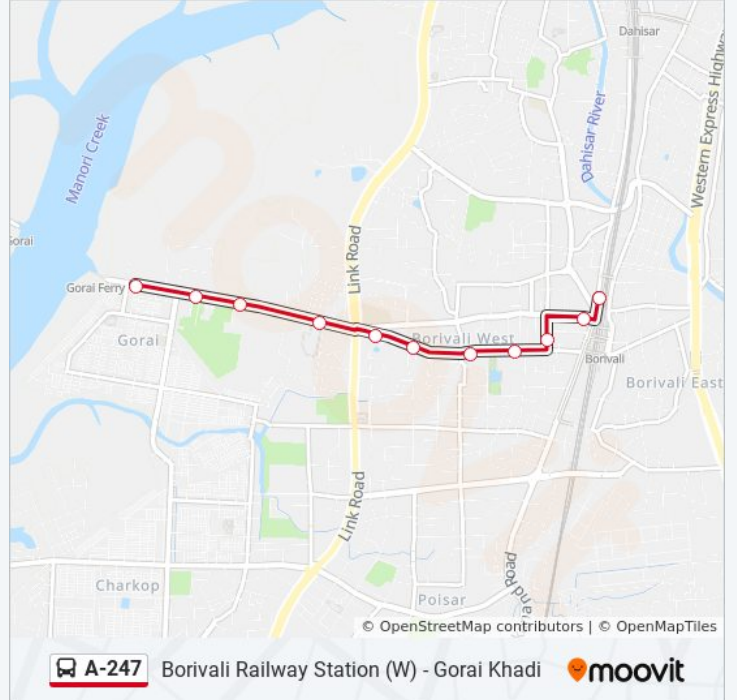

A-247 bus time schedules and route maps are available in an offline PDF at moovitapp.com. Use the [Moovit App](#) to see live bus times, train schedule or subway schedule, and step-by-step directions for all public transit in Mumbai.

[About Moovit](#) • [MaaS Solutions](#) • [Supported Countries](#) • [Mooviter Community](#)

© 2023 Moovit - All Rights Reserved

Check Live Arrival Times