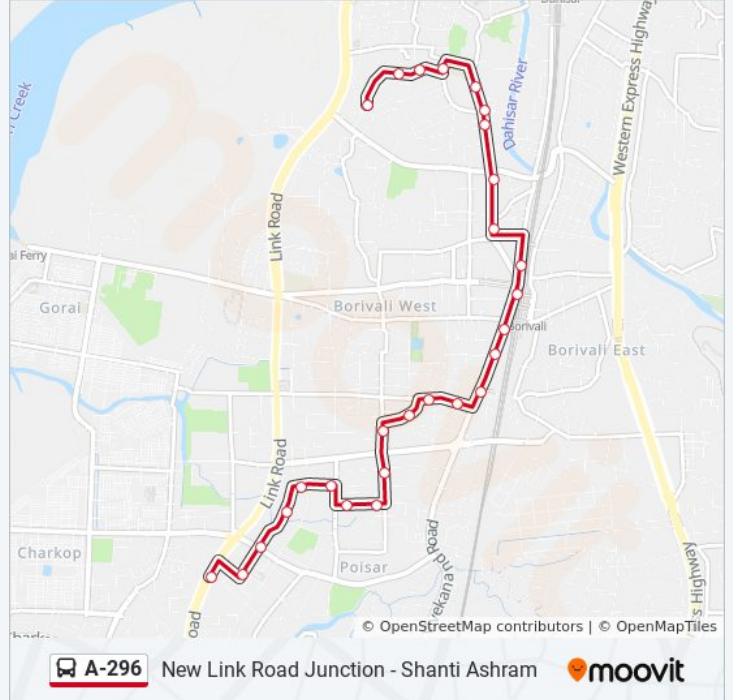

Use the Moovit App to find the closest A-296 bus station near you and find out when is the next A-296 bus arriving.

Direction: New Link Road Junction

27 stops

[VIEW LINE SCHEDULE](#)

Shanti Ashram
Lic Officers Training Centre
Jeevan Bima Nagar
Mt. Poincur Church
Technical School
Bhagwati Hospital
Bhagwati Hospital
Ram Mandir
Pai Nagar
Borivali Railway Station (W)
Borivali Railway Station (W)
Borivali Railway Station West (Jaya Talkies)
Dharamshi Hall
Borivali Jail
Shimpoli Road
Gokhale High School
Ankur Palace
Haridas Nagar
Ram Nagar
Saibaba Mandir
Saibaba Nagar

A-296 bus Info

Direction: New Link Road Junction

Stops: 27

Trip Duration: 18 min

Line Summary:

Shripal Nagar

Mahavir Dham

Satya Nagar

More Mall

Ekta Bhoomi Complex

New Link Road Junction

Direction: Shanti Ashram

29 stops

[VIEW LINE SCHEDULE](#)

New Link Road Junction

Ekta Nagar