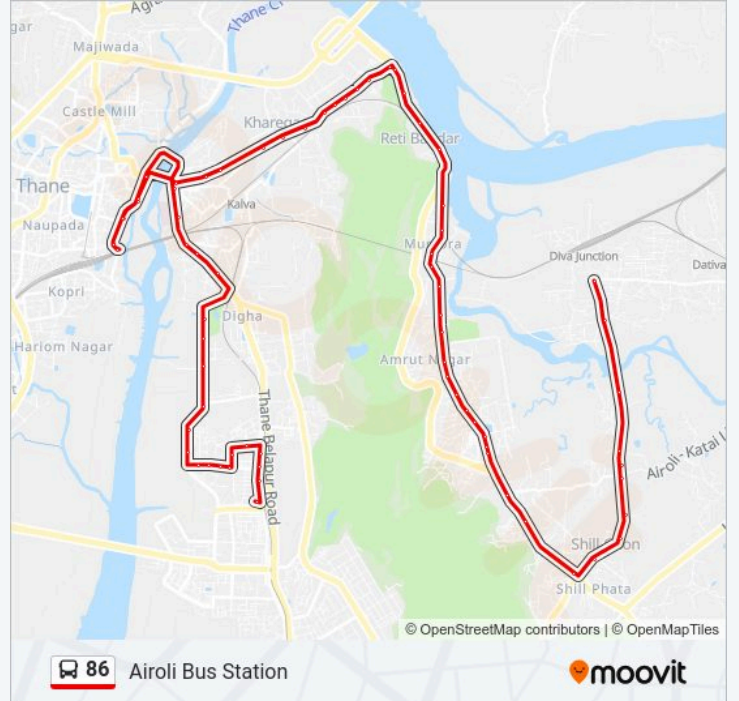

Shivsena Office (Mumbra)

Mumbra Police Station

Lalit Clinic

Mumbra Prabhat Office

Mumbra Railway Station

Mumbra Dattawadi

Retibunder Number 1

Rananagar

Retibunder 2

Reti Bunder Circle Atmaram Patil Chowk

Reti Bunder Circle Kalwa

Sainath Nagar

Parsik Nagar

Vastu Anand

Parsik Nagar

Vimalnagar

Premnagar

Khare Gaon Naka

Dattawadi Khare Gaon

Sahyadri Society

Manisha Nagar

Kalwa Naka

Court Naka (Kanhaji Angre Chowk)

Mahagiri Koliwada

Dadoji Konddev Stadium

Thane

Chendani Koliwada

Dadoji Kondadev Stadium

Mahagiri Koliwada

Court Naka (Kanhaji Angre Chowk)

Kalwa Naka

Kalwa Depot