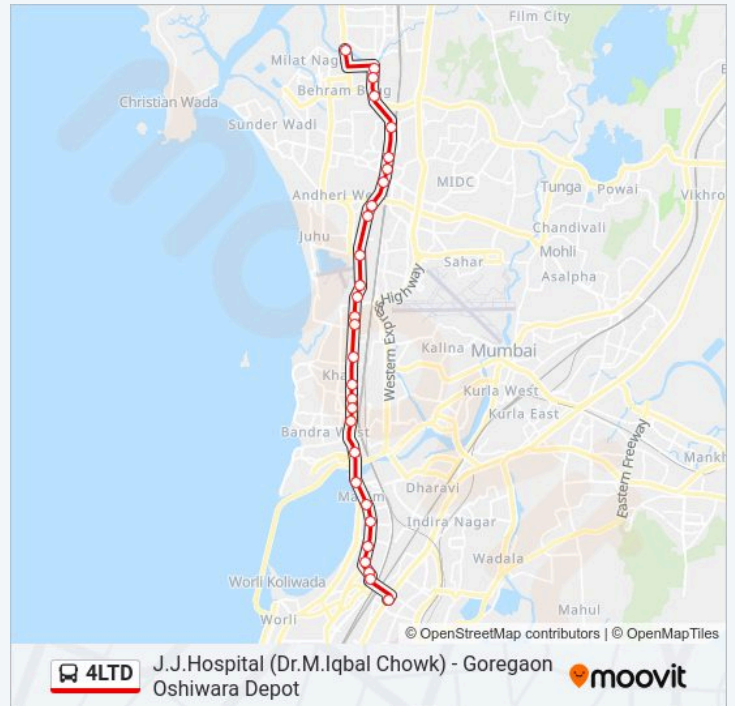

Amboli Naka

Jogeshwari (W) Bus Station

Jogeshwari Telephone Exchange

Ajit Glass Factory

Oshiwara Bridge

Goregaon Oshiwara Depot

Direction: J.J.Hospital (Dr.M.Iqbal Chowk)

38 stops