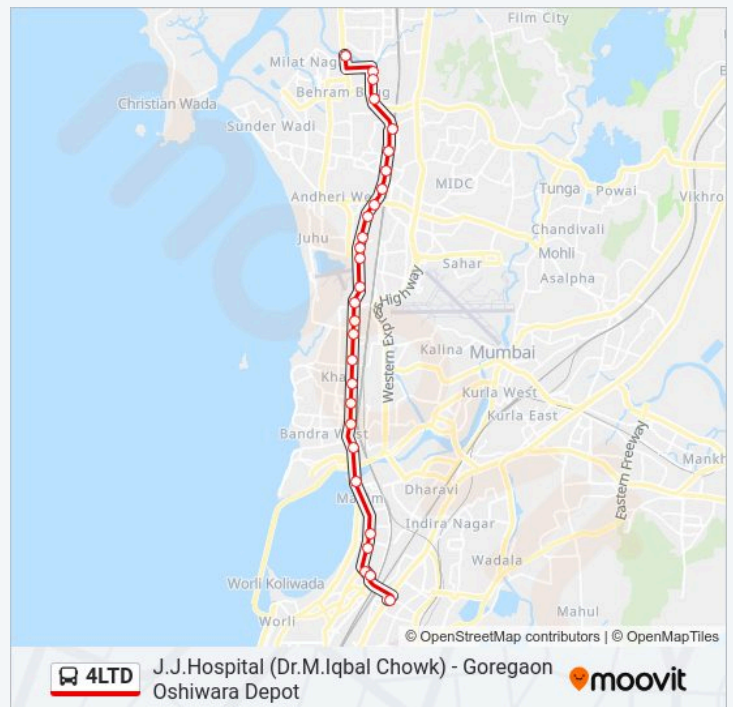

Oshiwara Bridge

Ajit Glass Factory

Jogeshwari Telephone Exchange

Jogeshwari (W) Bus Station

Amboli Naka

Andheri Market

Andheri Station (W)

Shoppers Stop

Andheri Fire Station

Erla

Golden Tobacco Company

Vile Parle Station (W)

Nanavati Hospital

Santacruz Depot

Khira Nagar (Santacruz W)

Santacruz Station (W) Road

Saint Teresa Convent School

Khar Station (W) Road

Old Khar

Bandra Talkies / Shroff Eye Hospital

P.Mohammed Rafi Chowk (Bandra-W)

Mahim Kajve / Koliwada

Shitaladevi Temple Mahim

Citylight Cinema

Ram Ganesh Gadkari Chowk

Veer Hutatma Bhai Kotwal Udyan (Plaza)

Khodadad Circle (Dadar T.T.)

Tuesday	01:25 - 20:15
Wednesday	01:25 - 20:15
Thursday	01:25 - 20:15
Friday	01:25 - 20:15
Saturday	01:25 - 20:15

4LTD bus Info

Direction: Khodadad Circle (Dadar T.T.)

Stops: 28

Trip Duration: 48 min

Line Summary:

4LTD bus time schedules and route maps are available in an offline PDF at moovitapp.com. Use the Moovit App to see live bus times, train schedule or subway schedule, and step-by-step directions for all public transit in Mumbai.