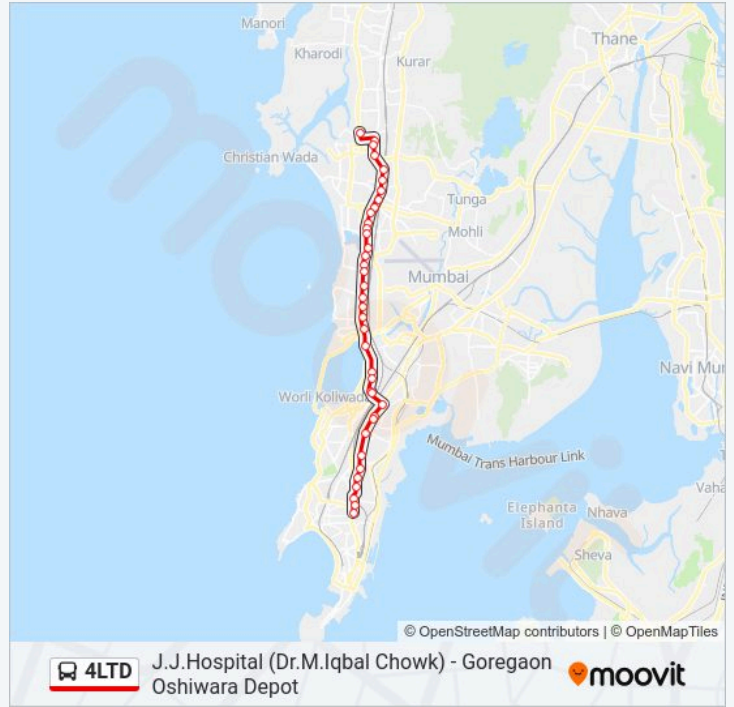

4LTD bus Info

Direction: J.J.Hospital (Dr.M.Iqbal Chowk)

Stops: 38

Trip Duration: 66 min

Line Summary:

Erla

Golden Tobacco Company

Vile Parle Station (W)