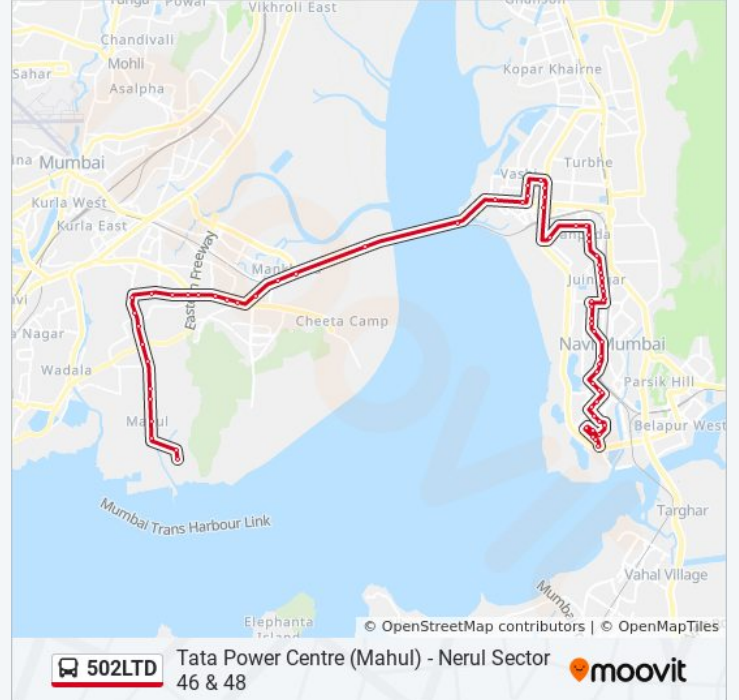

Seawood Darave Railway Station

Seawood Railway Station

Sanjay Joshi Chowk

Nerul Gymkhana

Shri Ganesh Cooperative Housing Society

Terna Hospital

Nerul Railway Station (W)

Gaondevi Chowk

Terna Vidyalaya

Sarsole Bus Station

Sarsole Koliwada

Nerul Sector 6

Nerul Sector 2

Nerul Sector 2

Chincholi Talav Sector 25

Juinagar Sector-25

Gavdevi Chowk (Sarsole)

Juipada Gaon 23 & 24

Aniruddha Bhavan

Juinagar Railway Station (W)

Sant Nirankari Bhavan

Nathu Joma Patil Chowk

Vivekanand School

Sanpada Police Station

Shamrao Vitthal Bank

Mahatma Phule Auditorium

Maharashtra State Co-Op Bank

Shantaram Patil Chowk

Saint Lawrence High School (Vashi)

Navratna Hotel Vashi

Vashi Sector 17 / Apna Bazar

Vashi Highway

Vashi Village