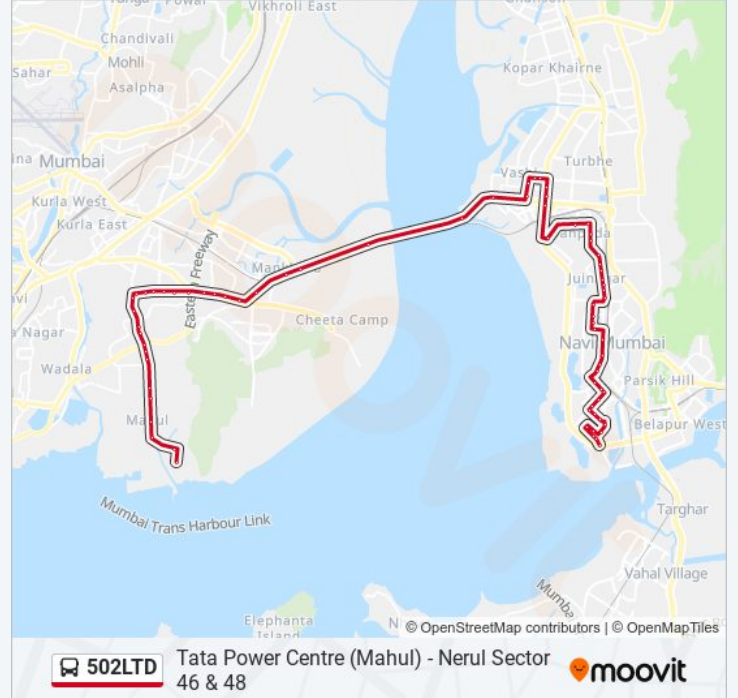

Telecom Factory

Raj Kapoor Chowk / Bhabha Hospital

Agarwadi (Mankhurd)

Mankhurd Station (N)

Maharashtra Nagar (Mankhurd)

Mankhurd Octroi Naka

Khadi Pul / Toll Naka

Vashi Village

Vashi Sector 17 / Apna Bazar

Navratna Hotel Vashi

Vashi Bus Station

Saint Lawrence High School (Vashi)

Shantaram Patil Chowk

Maharashtra State Co-Op Bank

Mahatma Phule Auditorium

Shamrao Vitthal Bank

Sanpada Police Station

Vivekanand School

Nathu Joma Patil Chowk

Sant Nirankari Bhavan

Juinagar Railway Station (W)

Aniruddha Bhavan

Juipada Gaon 23 & 24

Gavdevi Chowk (Sarsole)

Juinagar Sector-25

Chincholi Talav Sector 25

Nerul Sector 2

Sarsole Koliwada

Sarsole Bus Station

Terna Vidyalaya

Gaondevi Chowk

Nerul Railway Station (W)

Terna Hospital