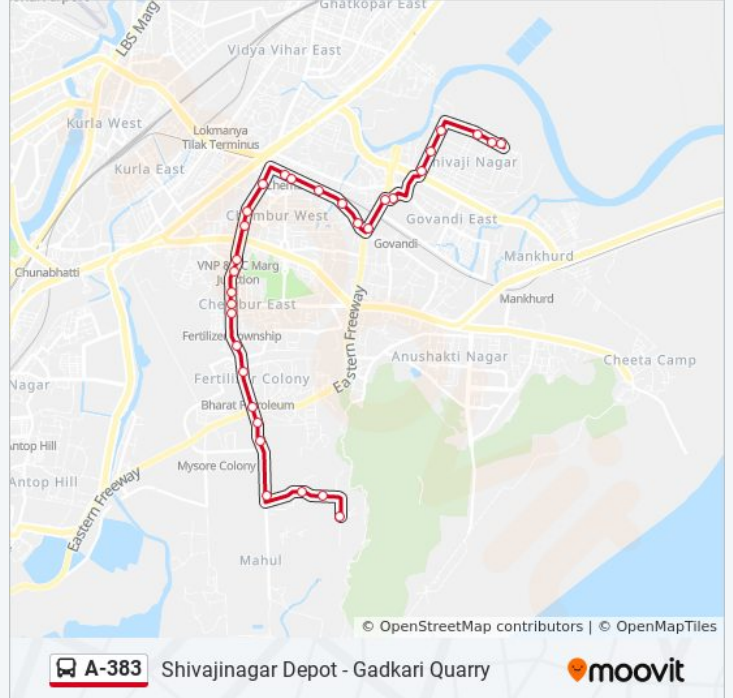

Chembur Colony
Marawali Church
Aziz Baug
Vashi Naka
Vashi Naka
Shankar Mandir
Calico Company
Vishnunagar
Polichem Limited / Pepsico
Gadkari Quarry

Direction: Shivajinagar Depot

34 stops

[VIEW LINE SCHEDULE](#)

Gadkari Quarry
Polichem Limited / Pepsico
Vishnunagar
Calico Company
Shankar Mandir
Vashi Naka
Vashi Naka
R.C.F.Police Station
Aziz Baug
Marawali Church
Chembur Colony
Chembur Colony Chembur (E)
Navjeevan Society
Basant Park
Basant Park Chembur (E)
Chembur Naka Chembur (E)
Shanti Baug Chembur (E)
Chembur Phatak / Fine Arts

A-383 bus Time Schedule

Shivajinagar Depot Route Timetable:

Sunday	06:20 - 22:45
Monday	06:20 - 22:45
Tuesday	06:20 - 22:45
Wednesday	06:20 - 22:45
Thursday	06:20 - 22:45
Friday	06:20 - 22:45
Saturday	06:20 - 22:45

A-383 bus Info

Direction: Shivajinagar Depot

Stops: 34

Trip Duration: 28 min

Line Summary: