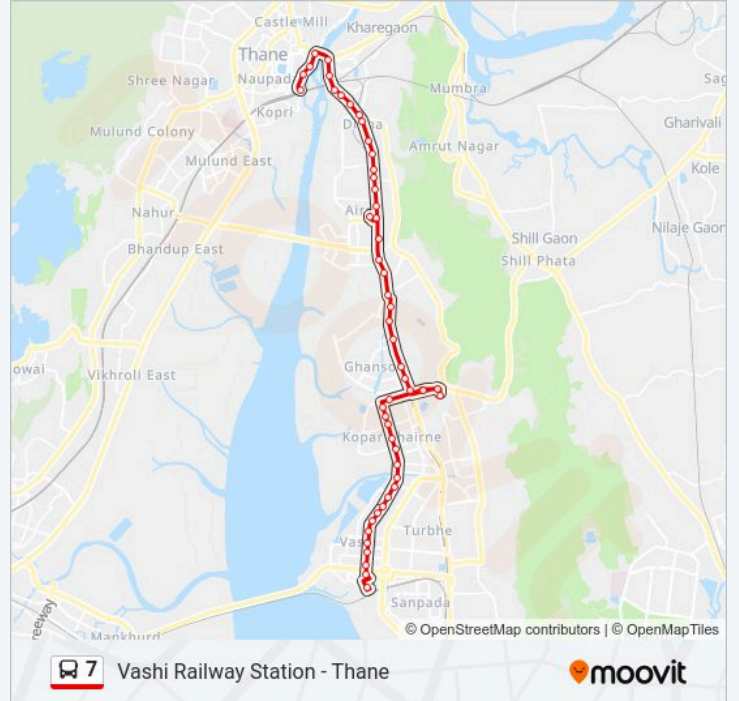

M.B.P Mahape (Millennium Business Park)

Helan Kelar Institute

Mahape Naka

Ghansoli Station

Standard Alkali Company

Ghansoli Naka

Talavali Naka / Nocil Company

Gothivali Village / Telephone Exchange

Rabale Station

Rabale Naka

Rabale Police Station

Siemens Company

Airoli Bus Station

Bharat Bijlee Airoli

Airoli Station

Minds Space

Airoli Naka

Reliable Plaza

M.S.E.B Digha

Digha Village

Ganesh Nagar

Mukund Company Bridge

Ganpati Pada (Vitava Naka)

Vitava Naka

Vitava Village

Kalwa Depot

Kalwa Naka

Court Naka (Kanhaji Angre Chowk)

Mahagiri Koliwada

Dadoji Konddev Stadium

Thane