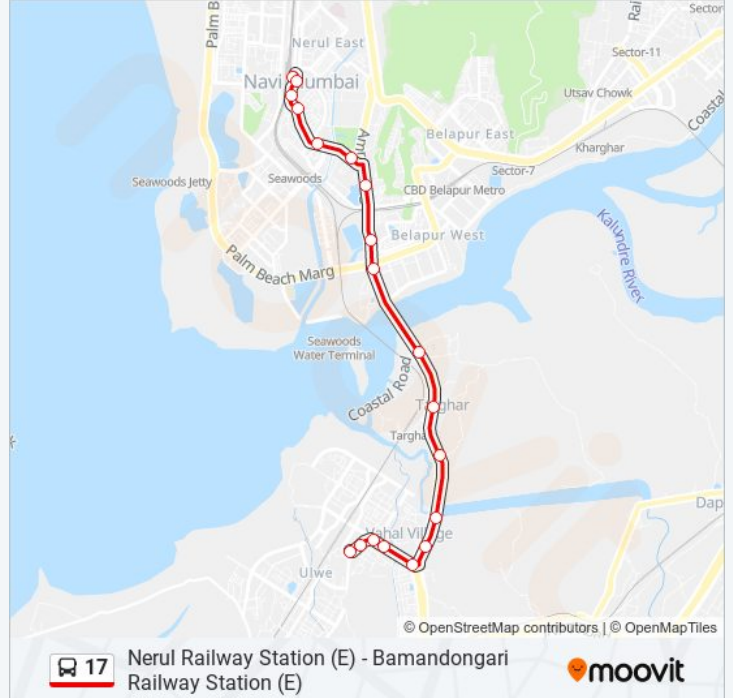

(1) Bamandongari Railway Station (E): 05:15 - 23:45(2) Nerul Railway Station (E): 00:00 - 23:45

Use the Moovit App to find the closest 17 bus station near you and find out when is the next 17 bus arriving.

### Direction: Bamandongari Railway Station (E)

18 stops

[VIEW LINE SCHEDULE](#)

- Nerul Railway Station (E)
- Dakshata Society / Sbi
- Darave Gaon
- Nerul Police Station
- Darave Petrol Pump
- Air India Colony
- Income Tax Colony
- Belapur West
- Kille Village
- Reti Bunder Ulwe
- Targhar / Kombadbhuje
- Motha Ulwa Village
- Morave Phata
- Vahal
- Vahal Sai Mandir
- Shagun Reality Chowk / Fire Brigade Center
- Anand Astha Society Sector 19
- Bamandongri Station (E)

### 17 bus Info

**Direction:** Bamandongari Railway Station (E)

**Stops:** 18

**Trip Duration:** 21 min

**Line Summary:**

## 17 bus Info

**Direction:** Nerul Railway Station (E)

**Stops:** 18

**Trip Duration:** 21 min

**Line Summary:**

17 bus time schedules and route maps are available in an offline PDF at [moovitapp.com](https://moovitapp.com). Use the [Moovit App](#) to see live bus times, train schedule or subway schedule, and step-by-step directions for all public transit in Mumbai.