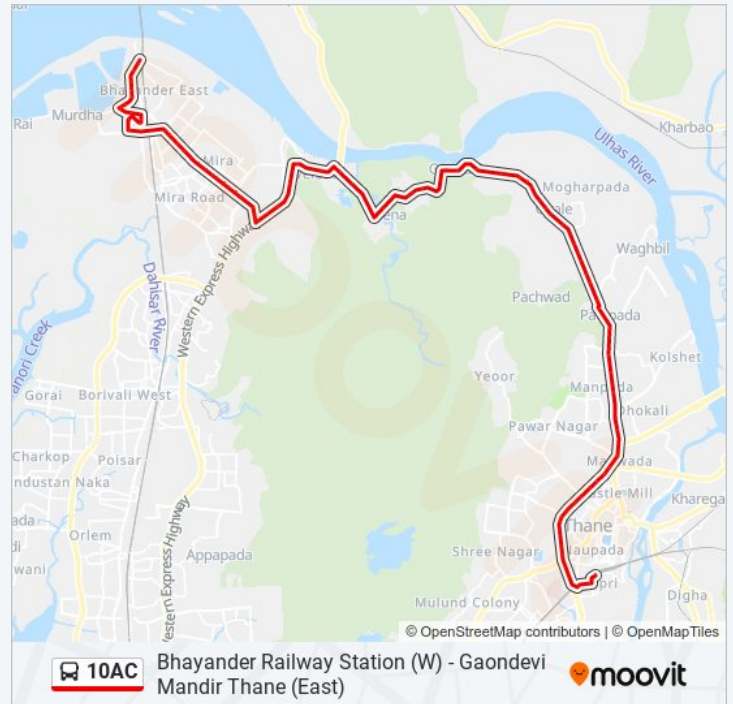

Direction: Gaondevi Mandir Thane (East)

Stops: 82

Trip Duration: 84 min

Line Summary:

Vardan LOK Ashram

Cocacola Company

Gaimukh Jakat Naka

Gaimukh