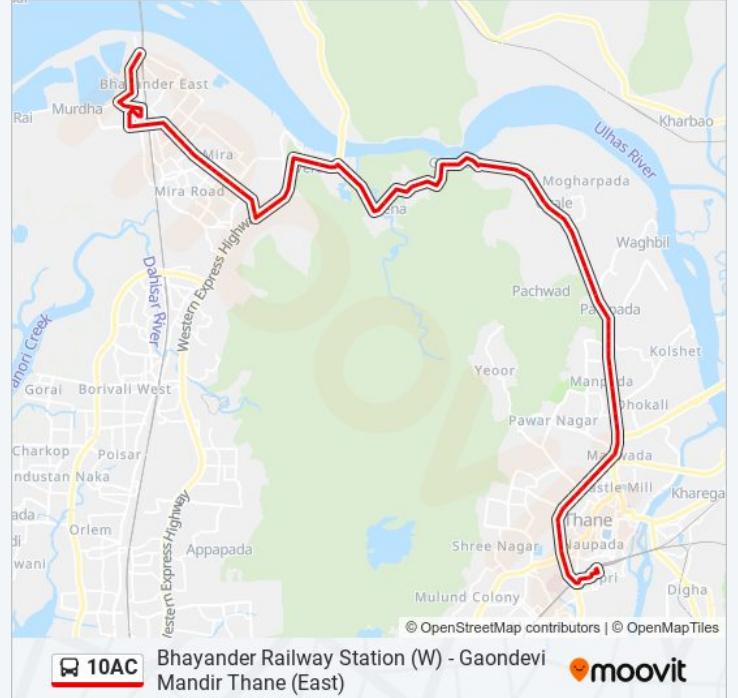

Waghbil Naka

Panchamrut

Vijay Garden

Muchhala College

Anand Nagar

Sainath Nagar

Kasarvadavli

Tieten Medicity Thane

Ovala Gaon

Shriram Hospital

Vihang Hills

Poushmata Mandir

Lodha Complex

Bhainder Pada

Imperial Square

Jagannath Mahadev Temple

Gaimukh

Gaimukh Jakat Naka

Cocacola Company

Vardan LOK Ashram

Kajupada

Chena Bridge

Fountain Hotel / Varsova Bridge

Varsova Jain Mandir

Ghodbunder Village

Ghodbunder Village Junction

Western Hotel (Laxmi Baug)

Kashigaon

Kashimira Police Station

Kashimira

Punjab Foundry / Sahyadri Nagar

Pleasant Park

Hatkesh