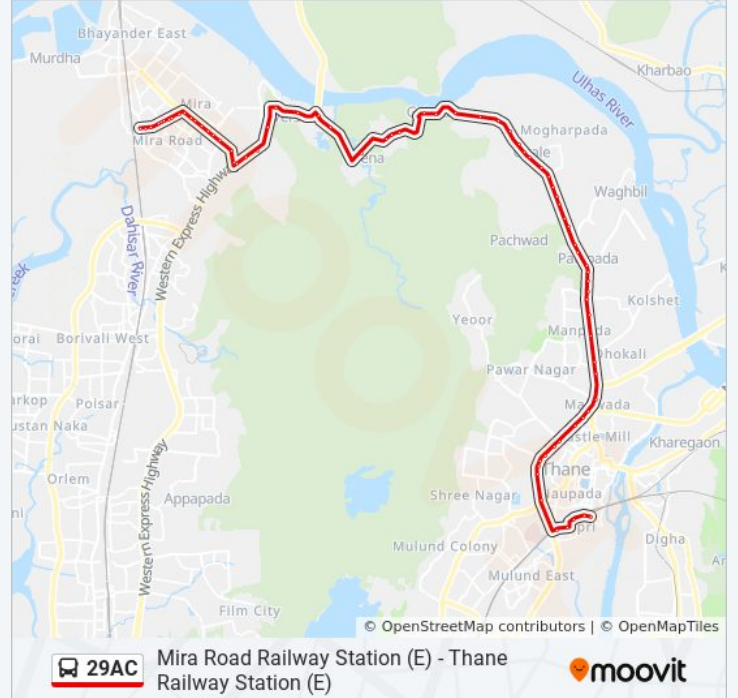

Ghodbunder Village Junction

Ghodbunder Village

Varsova Jain Mandir

Varsova Bridge

Shasakiya Vishram Gruh

Chena Bridge

Kajupada

Vardan LOK Ashram

Cocacola Company

Gaimukh Jakat Naka

Gaimukh

Jagannath Mahadev Temple

Imperial Square

Bhainder Pada

Lodha Splendor

Vihang Hills

Shriram Hospital

Ovala Gaon

Tieten Medicity Thane

Kasarvadavli

Sainath Nagar

Anand Nagar

Muchhala College

Vijay Garden

Panchamrut

Waghbil Naka

Dongari Pada

Patlipada / Hiranandani Road

Patlipada Junction

Garware Paint

Azad Nagar Naka

Mulla Baugh

Manpada