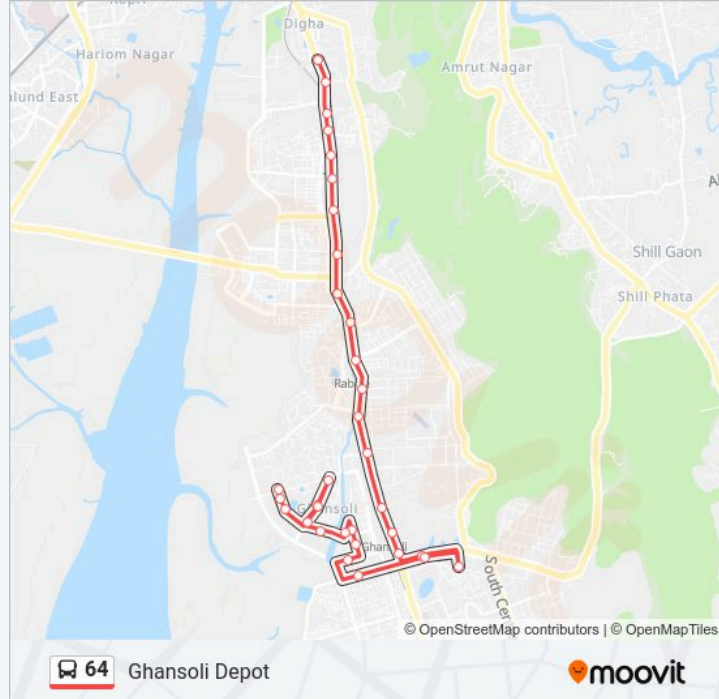

Direction: Digha Gaon

34 stops

[VIEW LINE SCHEDULE](#)

Ghansoli Depot
Atlantis Society
Cloud 36 Society
Bhoomi Oscar Chowk
Rajiv Gandhi College
Ghansoli Gharonda (Towards Vashi)
Rajiv Gandhi College
Navi Mumbai City School / Sankalp Vachanalay
Ghansoli Sector 4
Panchavati
Sector 3 Water Tank
Sant Rajinder Singh Ashram
Terna Engineering College
Helan Kelar Institute
M.B.P Mahape (Millennium Business Park)
M.B.P Mahape (Millennium Business Park)
Helan Kelar Institute
Mahape Naka
Ghansoli Station
Standard Alkali Company
Ghansoli Naka

64 bus Info

Direction: Ghansoli Depot

Stops: 33

Trip Duration: 31 min

Line Summary:

Mahape Naka

Helan Kelar Institute

M.B.P Mahape (Millennium Business Park)

Ghansoli Gharonda (Towards Vashi)

Rajiv Gandhi College

Bhoomi Oscar Chowk

Cloud 36 Society

Atlantis Society

Ghansoli Depot

64 bus time schedules and route maps are available in an offline PDF at moovitapp.com. Use the Moovit App to see live bus times, train schedule or subway schedule, and step-by-step directions for all public transit in Mumbai.