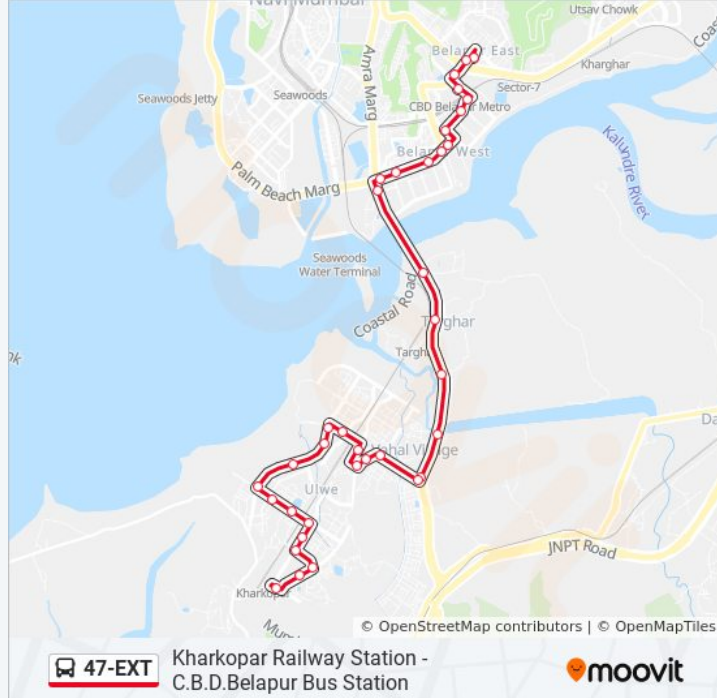

Targhar

Retibunder Targhar Road

Kille Gaon

Bramha House

Sai Sangam

Diwale Gaon Corner

Agroli Gaon

Belapur Railway Station / Centre Bank Of India

Raigad Bhavan / Kokan Bhavan

Belapur Railway Station

C.I.D.C.O.Bhavan / Konkan Bhavan

C.B.D.Fire Brigade Station

C.B.D.Belapur Bus Station

Direction: Kharkopar Railway Station

34 stops

[VIEW LINE SCHEDULE](#)

C.B.D.Belapur Bus Station

C.B.D.Fire Brigde Station

C.I.D.C.O.Bhavan / Konkan Bhavan

Belapur Railway Station

Raigad Bhavan / Kokan Bhavan

Belapur Railway Station / Centre Bank Of India

Agroli Gaon

Diwale Gaon Corner

Sai Sangam

Bramha House

Kille Gaon

Retibunder Targhar Road

Targhar

Ulwe Gaon

Morva Phata

Vahal

47-EXT bus Time Schedule

Kharkopar Railway Station Route Timetable:

Sunday	15:27
Monday	15:27
Tuesday	15:27
Wednesday	15:27
Thursday	15:27
Friday	15:27
Saturday	15:27

47-EXT bus Info

Direction: Kharkopar Railway Station

Stops: 34

Trip Duration: 38 min

Line Summary: