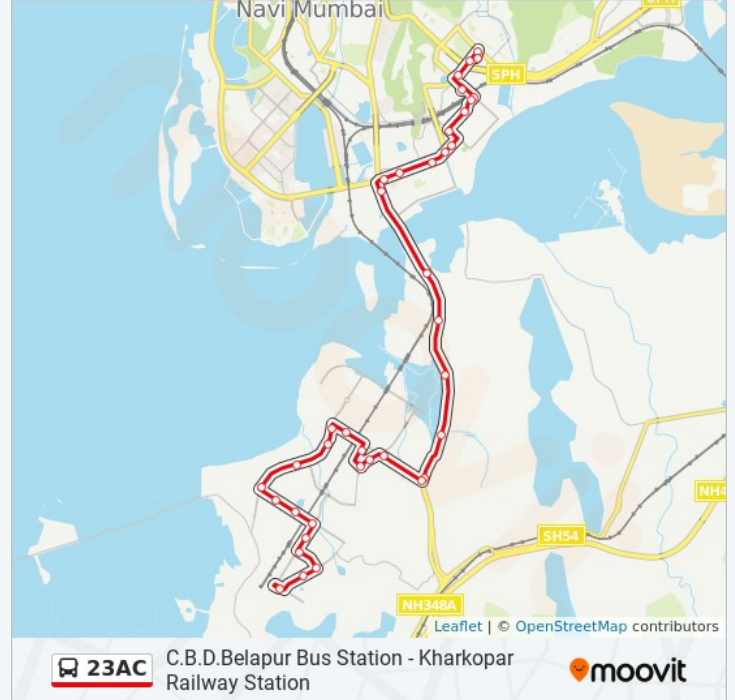

Belapur Railway Station

Kokan Bhavan

Sakharam Patil Marg, Belāpur

C.B.D.Fire Brigade Station

C.B.D. Belapur Bus Station

Shaheed Baghat Singh Marg, Belāpur

C.B.D.Belapur Bus Station

Direction: Kharkopar Railway Station