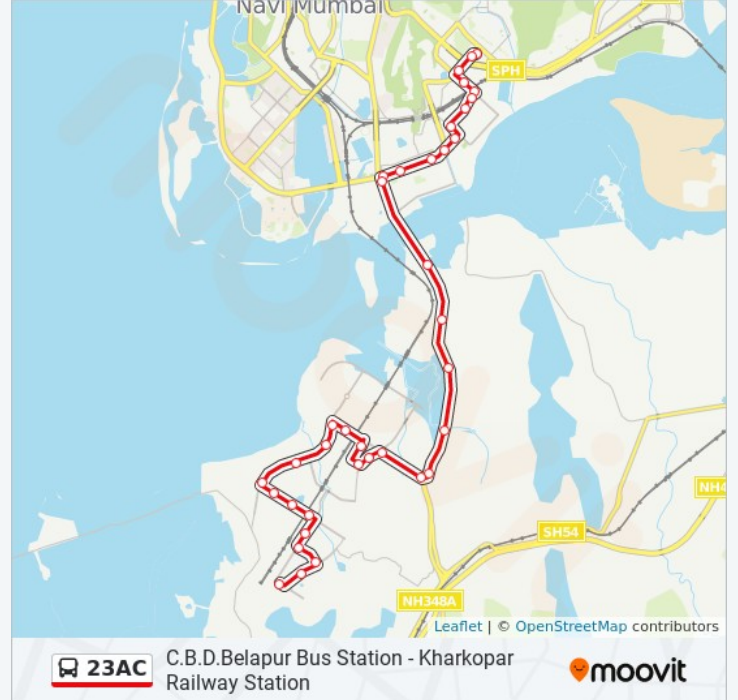

N.M.Sez / Morave Junction

Bamandongri Railway Station (W)

Bhagvati Group Sector 9

Delta Tower Sector 8

Prabhat Society

Kasturi Heritage

Om Sai Srushti Sector 17

Adinath Society Sector 17

Tejas Height Society Sector 17

Ulwe Node Sector 17

Shelghar

Kharkopar Railway Station