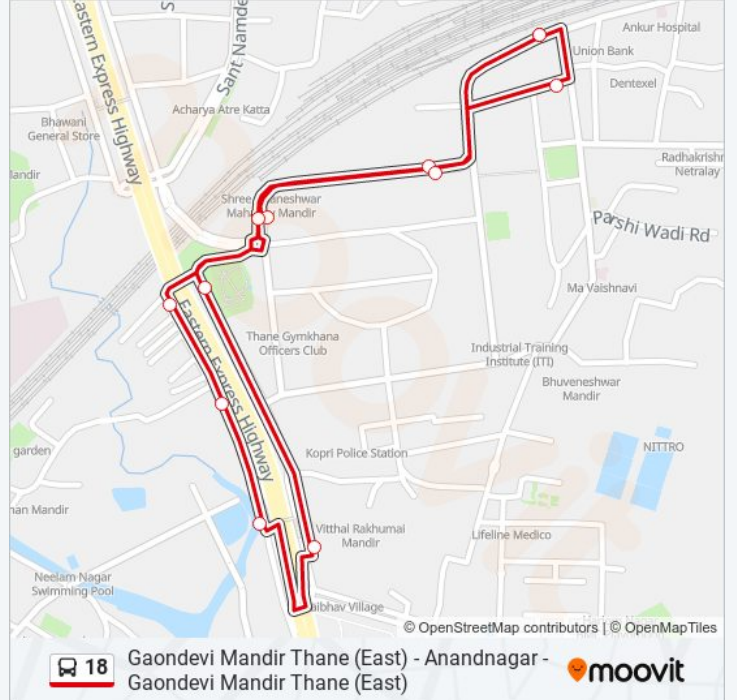

### Direction: Gaondevi Mandir Thane (East) - Anandnagar - Gaondevi Mandir Thane (East)

12 stops

[VIEW LINE SCHEDULE](#)

Gaondevi Mandir Thane (East)  
Gaondevi Mandir  
Siddharth Nagar  
Swami Vivekanand Chowk  
Kopri Bridge Tunnel  
Shri M.A.Bal Niketan  
Jakat Naka Thane Kopri  
Waghjai Devi Mandir Kopri  
Kopri Bridge Tunnel  
Swami Vivekanand Chowk  
Siddharth Nagar  
Gaondevi Mandir Thane (East)

### 18 bus Time Schedule

Gaondevi Mandir Thane (East) - Anandnagar - Gaondevi Mandir Thane (East) Route Timetable:

Sunday	06:30 - 20:00
Monday	06:30 - 20:00
Tuesday	06:30 - 20:00
Wednesday	06:30 - 20:00
Thursday	06:30 - 20:00
Friday	06:30 - 20:00
Saturday	06:30 - 20:00

### 18 bus Info

**Direction:** Gaondevi Mandir Thane (East) - Anandnagar - Gaondevi Mandir Thane (East)

**Stops:** 12

**Trip Duration:** 7 min

**Line Summary:**

18 bus time schedules and route maps are available in an offline PDF at [moovitapp.com](https://moovitapp.com). Use the [Moovit App](#) to see live bus times, train schedule or subway schedule, and step-by-step directions for all public transit in Mumbai.