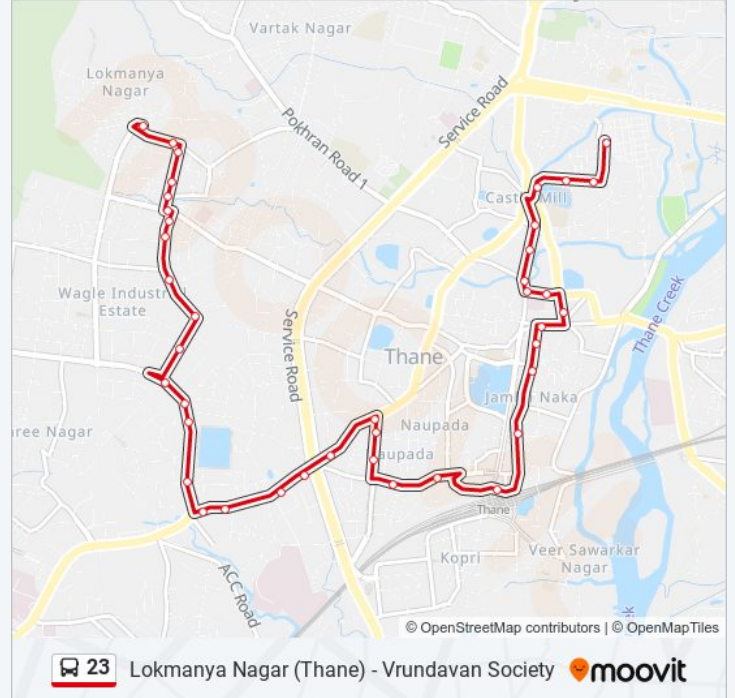

Kamgar Hospital (Thane)

Kamgar Naka

Phule Nagar

Savarkar Nagar

Yashodhan Nagar

Yashodhan Nagar

Lokmanya Nagar (Thane)

Direction: Vrundavan Society

36 stops

[VIEW LINE SCHEDULE](#)

Lokmanya Nagar (Thane)

Yashodhan Nagar

Yashodhan Nagar

Savarkar Nagar

Phule Nagar

Kamgar Naka