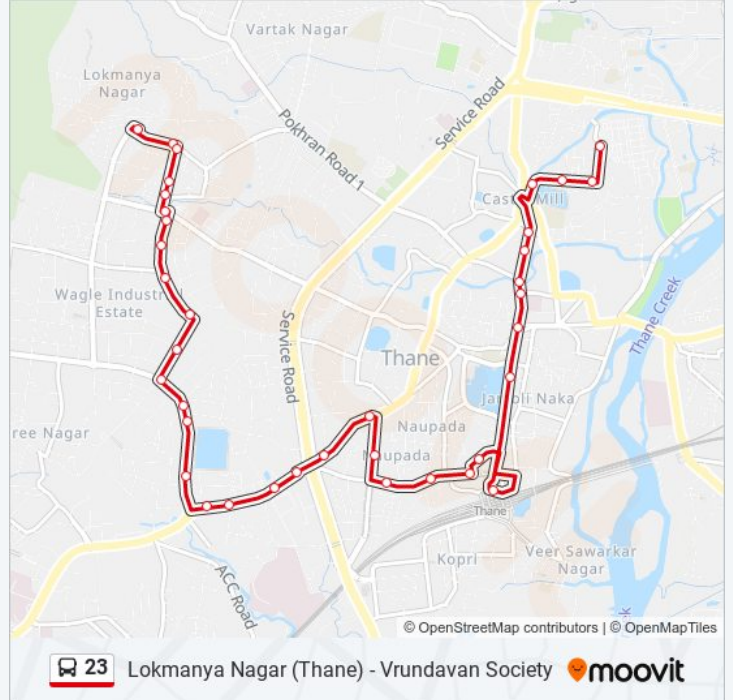

The 23 bus line (Lokmanya Nagar (Thane) - Vrundavan Society) has 2 routes. For regular weekdays, their operation hours are:

(1) Lokmanya Nagar (Thane): 05:00 - 19:20(2) Vrundavan Society: 04:20 - 20:10

Use the Moovit App to find the closest 23 bus station near you and find out when is the next 23 bus arriving.

Direction: Lokmanya Nagar (Thane)

39 stops

[VIEW LINE SCHEDULE](#)

- Vrundavan Society
- Rabodi Police Station
- Shrirang Society (Thane)
- Desai Bangla
- Uthalsar Naka
- School No 7
- Shishu Gyan Mandir
- Thane Civil Hospital
- Central Maidan
- Civil Court Naka
- Tembhi Naka
- Talav Pali
- Prabhat Cinema
- Thane Station (West)
- A.K. Joshi Vidyalaya
- Ice Factory
- Shahu Market
- Hari Niwas
- Hari Nivas Circle
- Marathon Chowk (Teen Hath Naka)
- Marathon Chowk (Teen Hath Naka)

School No 7

Uthalsar Naka

Desai Bangla

Shrirang Society (Thane)

Rabodi Police Station

Vrundavan Society

23 bus time schedules and route maps are available in an offline PDF at moovitapp.com. Use the [Moovit App](https://moovitapp.com) to see live bus times, train schedule or subway schedule, and step-by-step directions for all public transit in Mumbai.