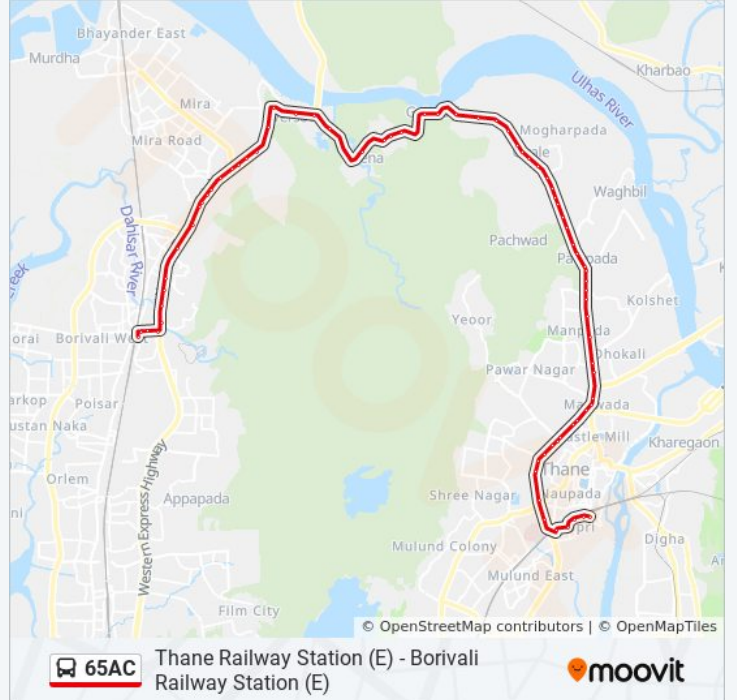

Direction: Borivali Railway Station (E)

71 stops

[VIEW LINE SCHEDULE](#)

Gaondevi Mandir Thane (East)
Gaondevi Mandir
Siddharth Nagar
Swami Vivekanand Chowk
Dnyanasadhana College (Service Road)
Marathon Chowk (Teen Hath Naka)
Louiswadi
Nitin Company Junction
Sambhaji Nagar
Siddheswar Talav
Cadbury Junction
Cadbury Junction
Flower Valley
Jupiter Hospital
Hanuman Mandir
Majiwada Naka
Majiwada Junction
Kapurbawdi
Tattvadyan Vidyapeeth
Lockim Company
Manpada

65AC bus Info

Direction: Borivali Railway Station (E)

Stops: 71

Trip Duration: 80 min

Line Summary:

Mulla Bagh
Azad Nagar Naka
Garware Paint
Patli Pada
Patlipada Junction
Dongari Pada
Waghbil Naka
Panchamrut
Vijay Garden
Muchhala College
Anand Nagar
Sainath Nagar
Kasarvadavli
Tieten Medicity Thane
Ovala Gaon
Shriram Hospital
Vihang Hills
Lodha Splendor
Bhainder Pada
Imperial Square
Jagannath Mahadev Temple
Gaimukh
Gaimukh Jakat Naka
Cocacola Company
Vardan LOK Ashram
Kajupada
Chena Bridge
Shasakiya Vishram Gruh
Varsova Bridge
Varsova Jain Mandir
Ghodbunder Village
Ghodbunder Village Junction
Western Hotel (Laxmi Baug)

65AC bus Info

Direction: Gaondevi Mandir Thane (East)

Stops: 70

Trip Duration: 77 min

Line Summary:

Mahavishnu Mandir

Mira Gaothan

Transport Corporation