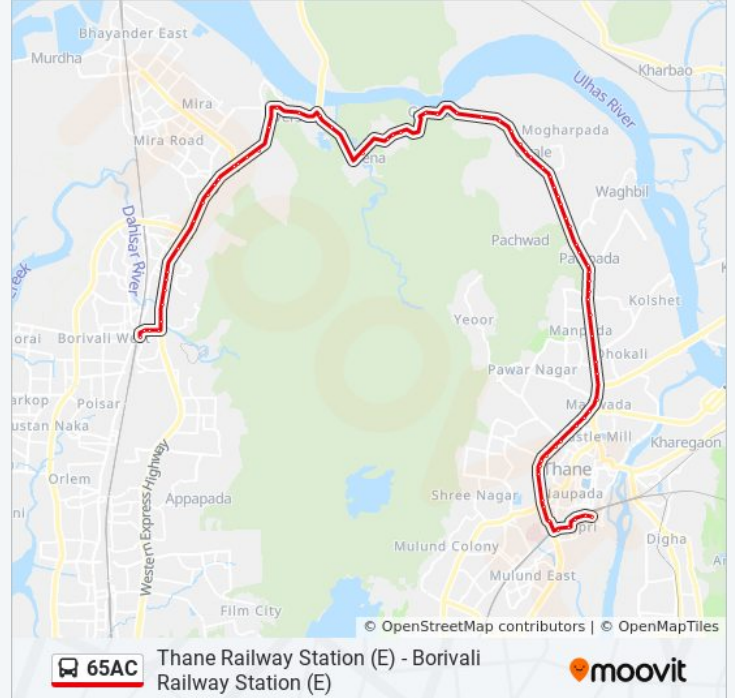

Mahavishnu Mandir

Mira Gaothan

Transport Corporation

Kashimira

Kashimira

Kashi Gaon

Western Hotel (Laxmi Baug)

Ghodbunder Village Junction

Ghodbunder Village

Varsova Jain Mandir

Varsova Bridge

Shasakiya Vishram Gruh

Chena Bridge

Kajupada

Vardan LOK Ashram

Cocacola Company

Gaimukh Jakat Naka

Gaimukh

Jagannath Mahadev Temple

Imperial Square

Bhainder Pada

Lodha Splendor

Vihang Hills

Shriram Hospital

Ovala Gaon

Tieten Medicity Thane

Kasarvadavli

Sainath Nagar

Anand Nagar

Muchhala College

Vijay Garden

Panchamrut

Waghbil Naka