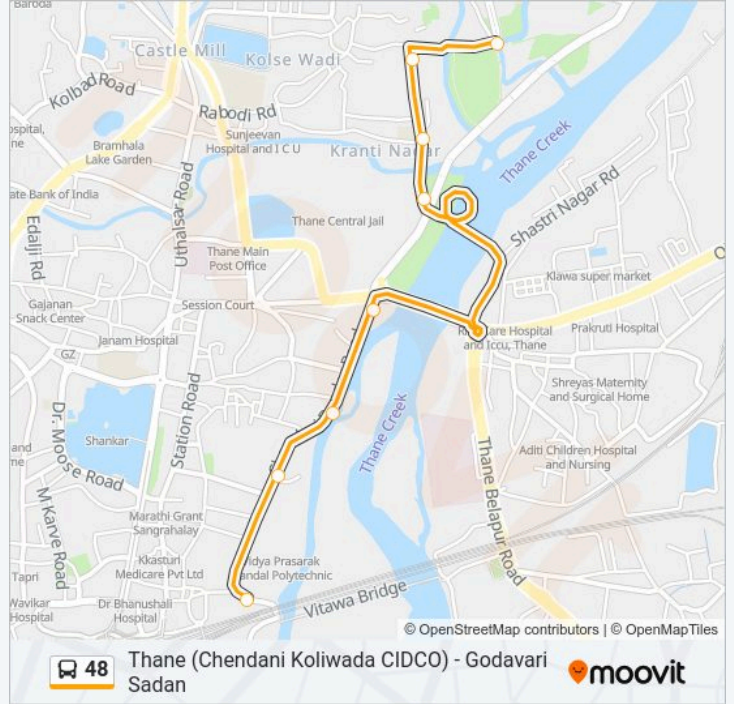

48

Thane (Chendani Koliwada CIDCO) - Godavari Sadan

Get The App

The 48 bus line (Thane (Chendani Koliwada CIDCO) - Godavari Sadan) has 2 routes. For regular weekdays, their operation hours are:

(1) Godavari Sadan: 05:45 - 21:30(2) Thane Chendani Koliwada (CIDCO): 06:15 - 22:00

Use the Moovit App to find the closest 48 bus station near you and find out when is the next 48 bus arriving.

Direction: Godavari Sadan

9 stops

[VIEW LINE SCHEDULE](#)

Thane (Chendani Koliwada C.I.D.C.O)

Chendani Koliwada

Stops: 9

Trip Duration: 10 min

Line Summary:

Direction: Thane Chendani Koliwada (CIDCO)

8 stops

[VIEW LINE SCHEDULE](#)

- Godavari Sadan
- Panchganga Society
- Saraswati High School Rabodi
- Saket Phata
- Court Naka (Kanhaji Angre Chowk)
- Mahagiri Koliwada
- Dadoji Konddev Stadium
- Thane (Chendani Koliwada C.I.D.C.O)

48 bus Info

Direction: Thane Chendani Koliwada (CIDCO)

Stops: 8

Trip Duration: 10 min

Line Summary:

48 bus time schedules and route maps are available in an offline PDF at moovitapp.com. Use the Moovit App to see live bus times, train schedule or subway schedule, and step-by-step directions for all public transit in Mumbai.