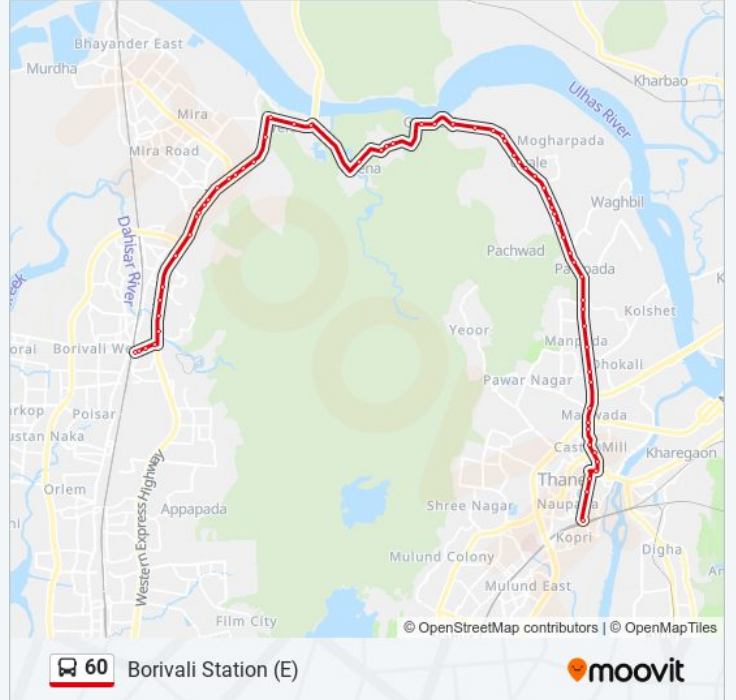

Use the Moovit App to find the closest 60 bus station near you and find out when is the next 60 bus arriving.

Direction: Borivali Station (E)

63 stops

[VIEW LINE SCHEDULE](#)

- Thane Station (W)
- Talav Pali
- Court Naka
- Thane Civil Hospital
- Police Line
- Holy Cross School
- Castle Mill Chowk
- Gokul Nagar
- Muktai Nagar Majiwada
- Majiwada Naka
- Kapurbawdi
- Tattvadnyan Vidyapeeth
- Lockim Company / R Mall
- Manpada
- Mulla Baug
- Azad Nagar Naka
- Patli Pada Naka
- Dongari Pada
- Waghbil Naka
- Panchamrut
- Vijay Garden
- Muchhala College

60 bus Info

Direction: Borivali Station (E)

Stops: 63

Trip Duration: 83 min

Line Summary:

Anand Nagar
Sainath Nagar
Kasarvadavli
Tieten Medicity Thane
Ovala Gaon
Shriram Hospital
Vihang Hills
Poushmata Mandir
Lodha Complex
Bhainder Pada
Imperial Square
Jagannath Mahadev Temple
Gaimukh
Gaimukh Jakat Naka
Cocacola Company
Vardan LOK Ashram
Kajupada
Chena Bridge
Fountain Hotel / Varsova Bridge
Varsova Jain Mandir
Ghodbunder Village
Ghodbunder Village Junction
Western Hotel (Laxmi Baug)
Kashigaon
Kashimira Police Station
Kashimira
Transport Corporation
Mira Gaothan
Mahavishnu Mandir
Golden Chemicals / Thakur Mall
Golden Chemicals
Dahisar Check Naka (E)
Ghartan Pada

60 bus Info

Direction: Thane Station (West)

Stops: 67

Trip Duration: 68 min

Line Summary:

Fountain Hotel / Varsova Bridge

Chena Bridge

Kajupada