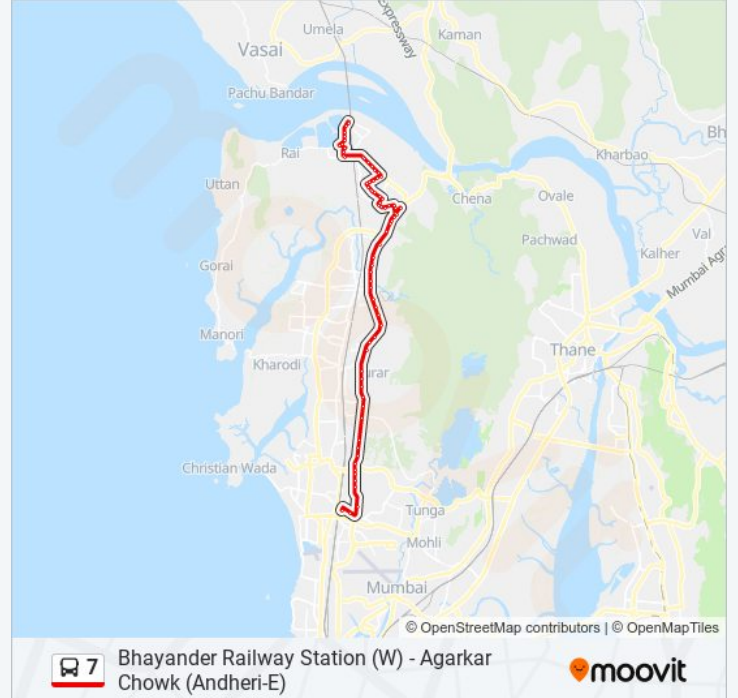

Sheetal Garden

A.H.School

Ankur Estate Agency

Jain Temple

Akshay

Mira Road Sector 8

Adarsh Balwadi

Apna Bazar

Surya Shopping Centre

Madhushree Mira Road

Srushti Police Station

Bhakti Vedanta Hospital

Royal College

Shanti Dham

Royal Park

Shrikrishna Garden Society

Janta Dairy

Transport Corporation

Mira Gaothan

Mahavishnu Mandir

Golden Chemicals / Thakur Mall

Golden Chemicals

Dahisar Check Naka (E)

Ghartan Pada

Gokulanand Hotel

Jai Mahakali Mandir / Ovari Pada

Nancy Colony Borivali East

Shree Krishna Nagar

National Park Borivali

Devi Pada

Magathane Depot

Magathane Telephone Exchange

Dattani Park (Magathane)