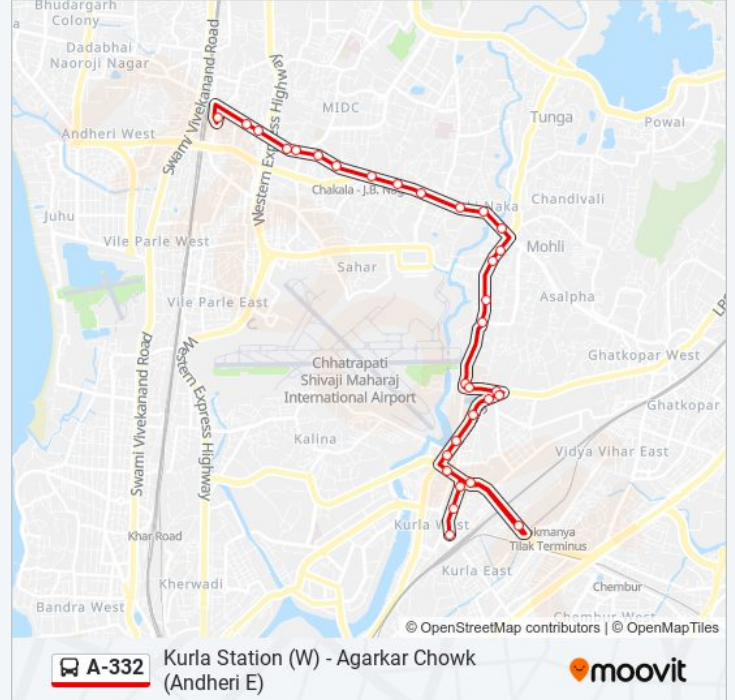

Bail Bazar (Kurla W)

Kamani

Kamani

State Bank Kamani

Sheetal Cinema Kurla (W)

Old Agra Road Kurla (W)

Kalpana Cinema

Kurla Depot

Buddha Nagar (Kurla W)

Nehru Nagar Tilak Nagar Junction

Buddha Nagar

Laxmanrao Yadav Market (Kurla Market)

Kurla Station (W)

A-332 bus time schedules and route maps are available in an offline PDF at moovitapp.com. Use the Moovit App to see live bus times, train schedule or subway schedule, and step-by-step directions for all public transit in Mumbai.

© 2024 Moovit - All Rights Reserved