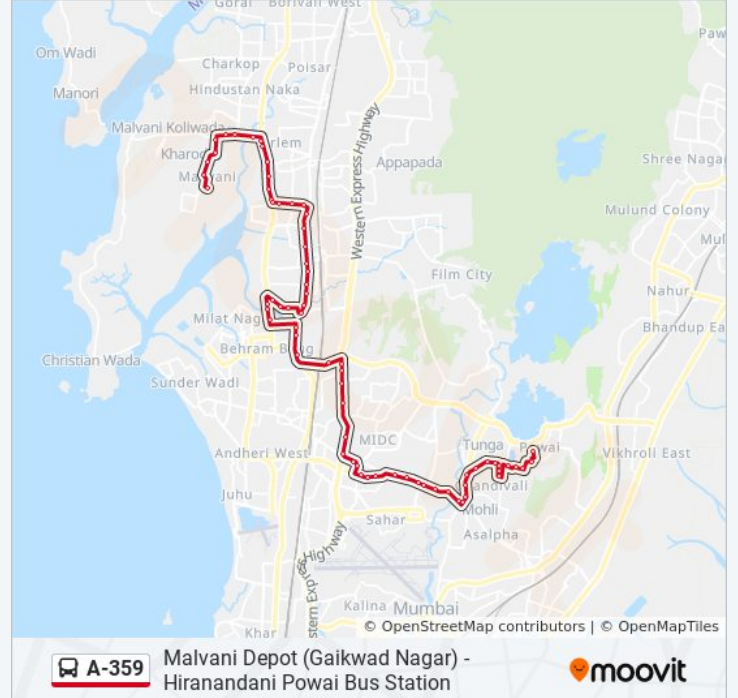

Marolnaka / Mata Ramabai Ambedkar Chk

Marol Naka / Mata Ramabai Ambedkar Chowk

Mittal Estate

Dr.Datta Samant Chowk Sakinaka

Saki Naka (Dr.Datta Samant Chowk)

State Bank

Marwah Road Junction (Saki Vihar)

Chandivali Junction