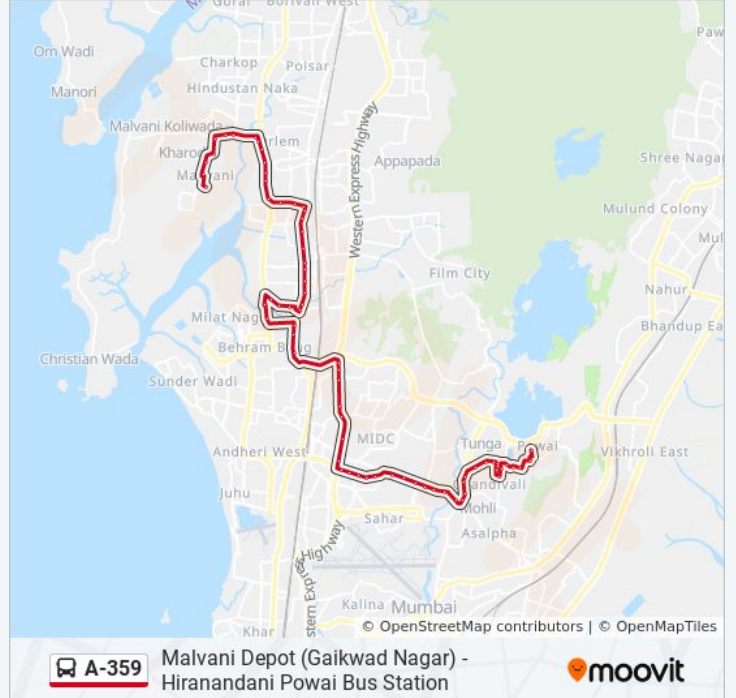

Oberoi Garden

Kamani Oil Industries

Chandivali Junction

Marwah Road Junction (Saki Vihar)

State Bank

Saki Naka (Dr.Datta Samant Chowk)

Dr.Datta Samant Chowk Sakinaka

Mittal Estate

Marol Naka / Mata Ramabai Ambedkar Chowk

Marolnaka / Mata Ramabai Ambedkar Chk

Marol Lions Club

Marol Pipe Lines

J.B.Nagar / Kohinoor Hotel

Charatsingh Colony

Reserve Bank Colony

Satamwadi

Hindustan Unilever Ltd

Bahar Cinema

Darpan Cinema (Sai Service)

Gundavli / Lion's Club

Radha Silk Mill

Shankarwadi

Ismail Yusuf College

Sanjay Nagar

Jogeshwari Police Station

Late Balasaheb Thackeray Trauma Center /
S.R.P. Camp

Jogeshwari Telephone Exchange

Ajit Glass Factory

Oshiwara Bridge

Aashiyana Tower

Anand Nagar

Goregaon Oshiwara Depot