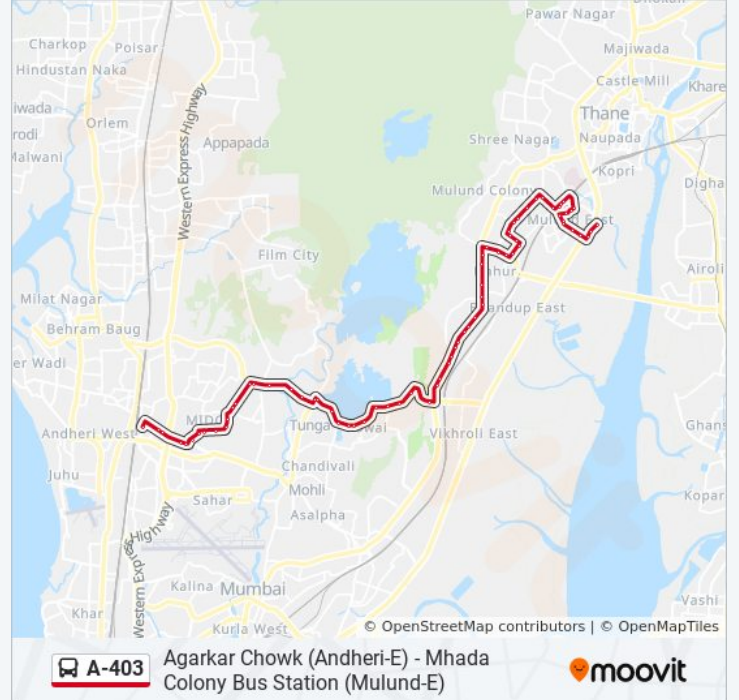

Saidham

M.S.E.B.Office (Mulund)

Sarvodaya Parshwanath Nagar

Sarvodaya Parshwanath Nagar

Hira Nagar

Merind Company

Fortis Hospital

Dr. K. B. Hedgewar Chowk

Dr.K.B.Hedgewar Chowk

Asian Paint

Shangrila Company

Bhandup Police Station

Bhandup Police Station

Bhandup Railway Station (W)

Ishwar Nagar (Bhandup-W)

Janta Market

Mangatram Petrol Pump

Mangatram Petrol Pump

Birla Company

Ciba Company

Dockyard Colony

Huma Cinema Kanjurmarg

Gandhi Nagar

I.I.T.Market

I.I.T.Main Gate

Gateway Plaza

Punchkutir, Ganesh Mandir (Powai)

Hiranandani

Powai Vihar Complex

Ram Ashram

Powai Police Station

Shipping Corporation

Dr.Ambedkar Udyan (Powai)