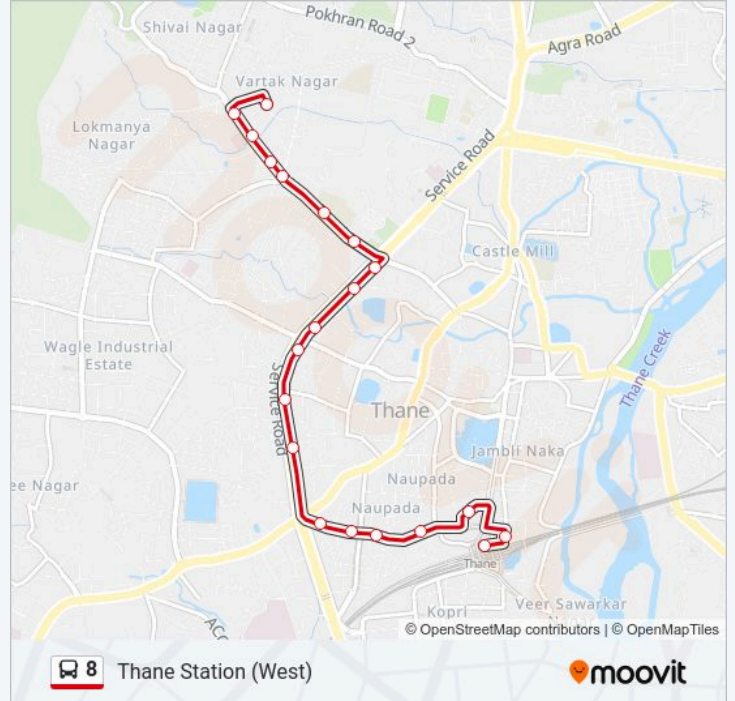

## Thane Station (West)

[Get The App](#)

The 8 bus line (Thane Station (West)) has 2 routes. For regular weekdays, their operation hours are:

(1) Thane Station (West): 00:00 - 23:50(2) Vartak Nagar: 00:00 - 23:50

Use the Moovit App to find the closest 8 bus station near you and find out when is the next 8 bus arriving.

### 8 bus Time Schedule

Thane Station (West) Route Timetable:

Sunday	00:00 - 23:50
Monday	00:00 - 23:50
Tuesday	00:00 - 23:50
Wednesday	00:00 - 23:50
Thursday	00:00 - 23:50
Friday	00:00 - 23:50
Saturday	00:00 - 23:50

### 8 bus Info

**Direction:** Thane Station (West)

**Stops:** 20

**Trip Duration:** 15 min

**Line Summary:**