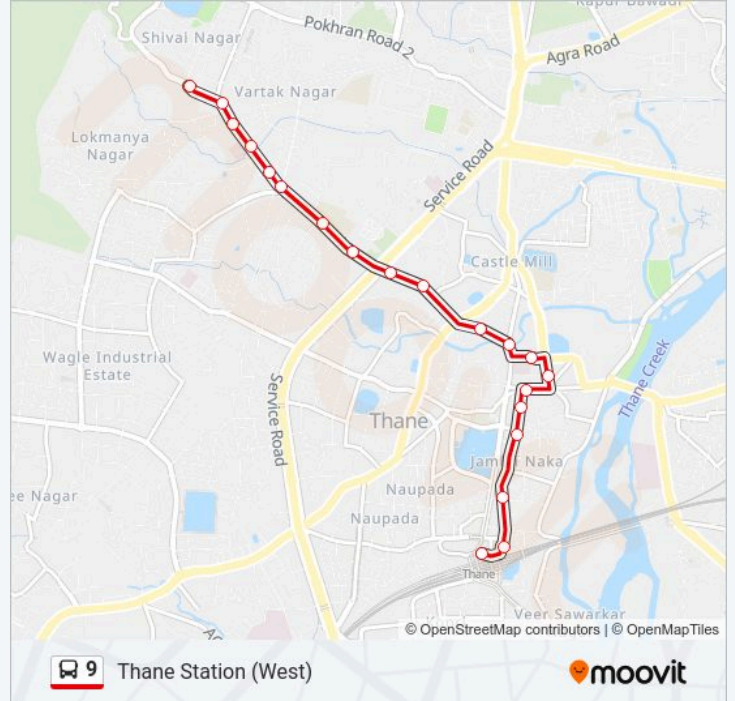

9 bus Info

Direction: Shivai Nagar

Stops: 15

Trip Duration: 12 min

Line Summary:

Direction: Thane Station (West)

20 stops

[VIEW LINE SCHEDULE](#)

9 bus Time Schedule

Thane Station (West) Route Timetable:

Sunday	00:00 - 23:48
Monday	00:00 - 23:48
Tuesday	00:00 - 23:48
Wednesday	00:00 - 23:48
Thursday	00:00 - 23:48
Friday	00:00 - 23:48
Saturday	00:00 - 23:48

9 bus Info

Direction: Thane Station (West)

Stops: 20

Trip Duration: 13 min

Line Summary:

S.T Bus Stand Thane

Thane Station (W)

9 bus time schedules and route maps are available in an offline PDF at moovitapp.com. Use the Moovit App to see live bus times, train schedule or subway schedule, and step-by-step directions for all public transit in Mumbai.

© 2024 Moovit - All Rights Reserved