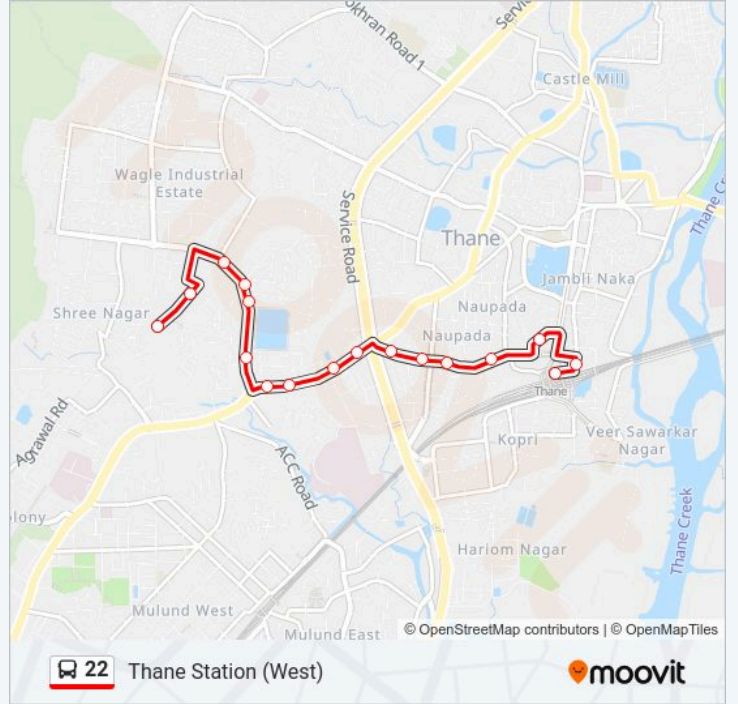

22 bus Info

Direction: Kisan Nagar

Stops: 15

Trip Duration: 10 min

Line Summary:

Direction: Thane Station (West)

17 stops

[VIEW LINE SCHEDULE](#)

22 bus Time Schedule

Thane Station (West) Route Timetable:

Sunday	05:15 - 23:00
Monday	05:15 - 23:00
Tuesday	05:15 - 23:00
Wednesday	05:15 - 23:00
Thursday	05:15 - 23:00
Friday	05:15 - 23:00
Saturday	05:15 - 23:00

22 bus Info

Direction: Thane Station (West)

Stops: 17

Trip Duration: 11 min

Line Summary:

22 bus time schedules and route maps are available in an offline PDF at moovitapp.com. Use the Moovit App to see live bus times, train schedule or subway schedule, and step-by-step directions for all public transit in Mumbai.