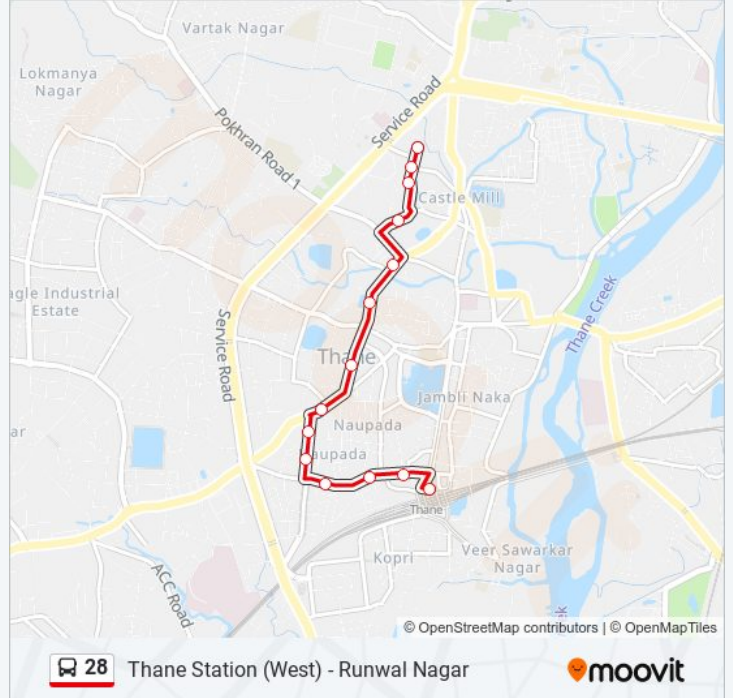

 28

Thane Station (West) - Runwal Nagar

Get The App

The 28 bus line (Thane Station (West) - Runwal Nagar) has 2 routes. For regular weekdays, their operation hours are:
(1) Runwal Nagar: 06:59 - 20:59 (2) Thane Station (West): 01:04 - 21:16
Use the Moovit App to find the closest 28 bus station near you and find out when is the next 28 bus arriving.

Direction: Runwal Nagar

14 stops

[VIEW LINE SCHEDULE](#)

Thane Station (West)
Gaondevi
A.K. Joshi Vidyalaya
Ice Factory
Shahu Market
Hari Niwas
Hari Niwas
Vandana Cinema
Makhamali Talao
Khopat S.T.Stand (Thane)
Pratap Cinema / Talkies
Adarsh Nagar
Narali Pada
Runwal Nagar

28 bus Time Schedule

Runwal Nagar Route Timetable:

Sunday	06:59 - 20:59
Monday	06:59 - 20:59
Tuesday	06:59 - 20:59
Wednesday	06:59 - 20:59
Thursday	06:59 - 20:59
Friday	06:59 - 20:59
Saturday	06:59 - 20:59

28 bus Info

Direction: Runwal Nagar

Stops: 14

Trip Duration: 11 min

Line Summary:

Direction: Thane Station (West)

12 stops

[VIEW LINE SCHEDULE](#)