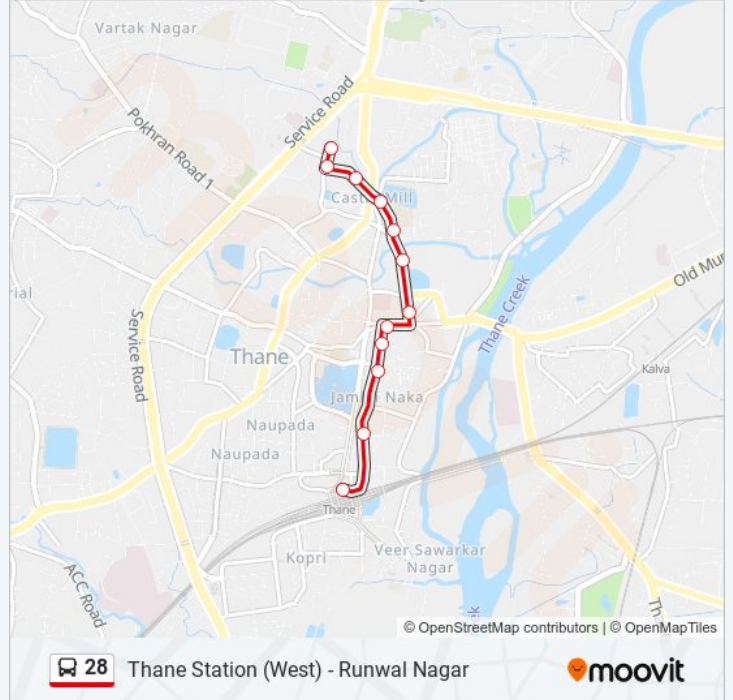

28 bus time schedules and route maps are available in an offline PDF at moovitapp.com. Use the [Moovit App](#) to see live bus times, train schedule or subway schedule, and step-by-step directions for all public transit in Mumbai.

[About Moovit](#) • [MaaS Solutions](#) • [Supported Countries](#) • [Mooviter Community](#)

© 2024 Moovit - All Rights Reserved

Check Live Arrival Times