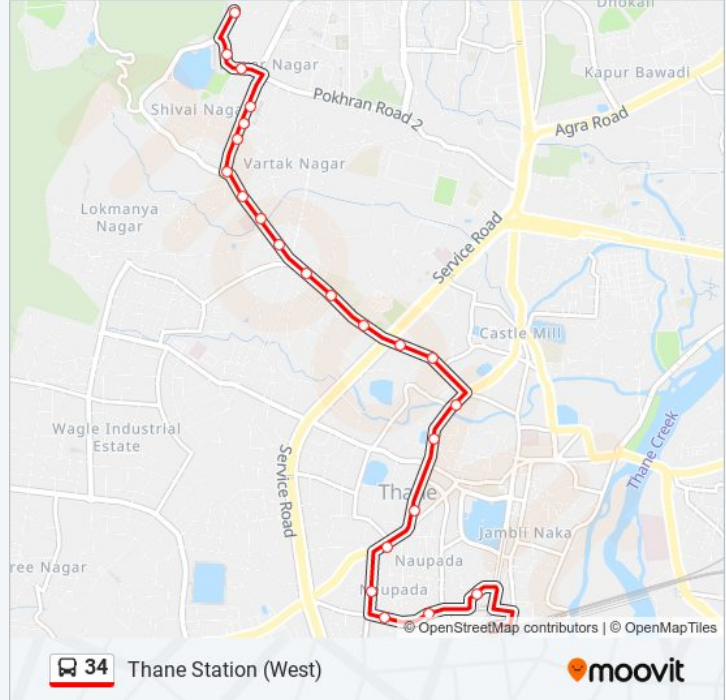

### 34 bus Time Schedule

Thane Station (West) Route Timetable:

Sunday	06:30 - 22:45
Monday	06:30 - 22:45
Tuesday	06:30 - 22:45
Wednesday	06:30 - 22:45
Thursday	06:30 - 22:45
Friday	06:30 - 22:45
Saturday	06:30 - 22:45

### 34 bus Info

**Direction:** Thane Station (West)

**Stops:** 24

**Trip Duration:** 20 min

**Line Summary:**

Gaondevi Thane (W)

Thane Station (W)

### Direction: Upavan

24 stops

[VIEW LINE SCHEDULE](#)

Thane Station (W)

A.K Joshi Vidyalaya Thane

Ice Factory Thane

Shahu Market

Hari Niwas Circle