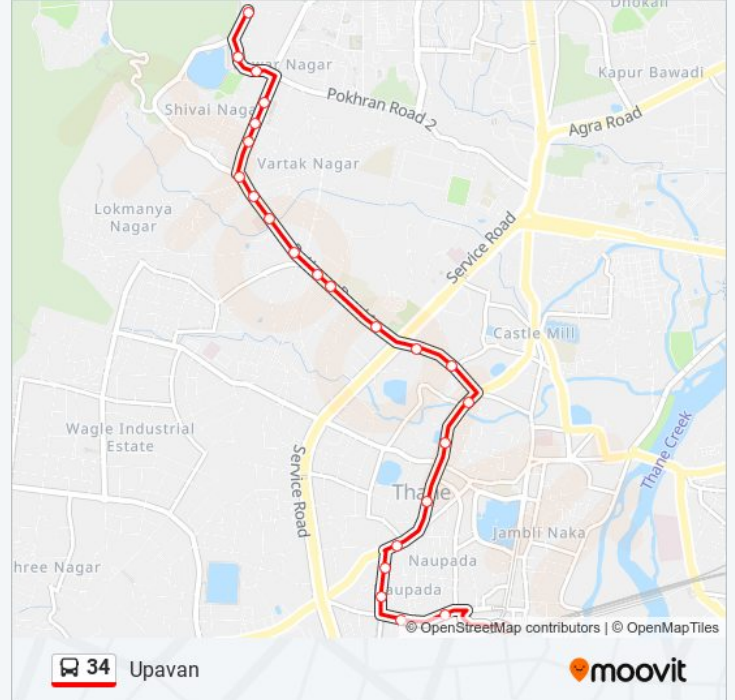

Shivai / Cosmos

Ravi Estate

Laxminarayan Residency

Gawand Baug

Kokani Pada

Upvan

34 bus time schedules and route maps are available in an offline PDF at moovitapp.com. Use the Moovit App to see live bus times, train schedule or subway schedule, and step-by-step directions for all public transit in Mumbai.

© 2024 Moovit - All Rights Reserved