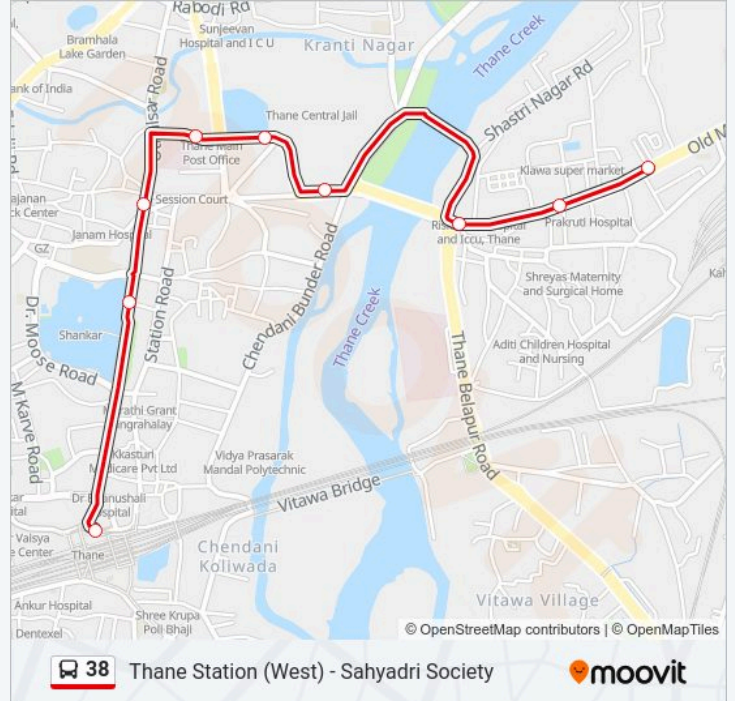

## Thane Station (West) - Sahyadri Society

Get The App

The 38 bus line (Thane Station (West) - Sahyadri Society) has 2 routes. For regular weekdays, their operation hours are: (1) Sahyadri Society: 06:50 - 22:20(2) Thane Station (West): 06:30 - 23:20

### 38 bus Time Schedule

Sahyadri Society Route Timetable:

Sunday	06:50 - 22:20
Monday	06:50 - 22:20
Tuesday	06:50 - 22:20
Wednesday	06:50 - 22:20
Thursday	06:50 - 22:20
Friday	06:50 - 22:20
Saturday	06:50 - 22:20

### 38 bus Info

**Direction:** Sahyadri Society

**Stops:** 9

**Trip Duration:** 9 min

**Line Summary:**