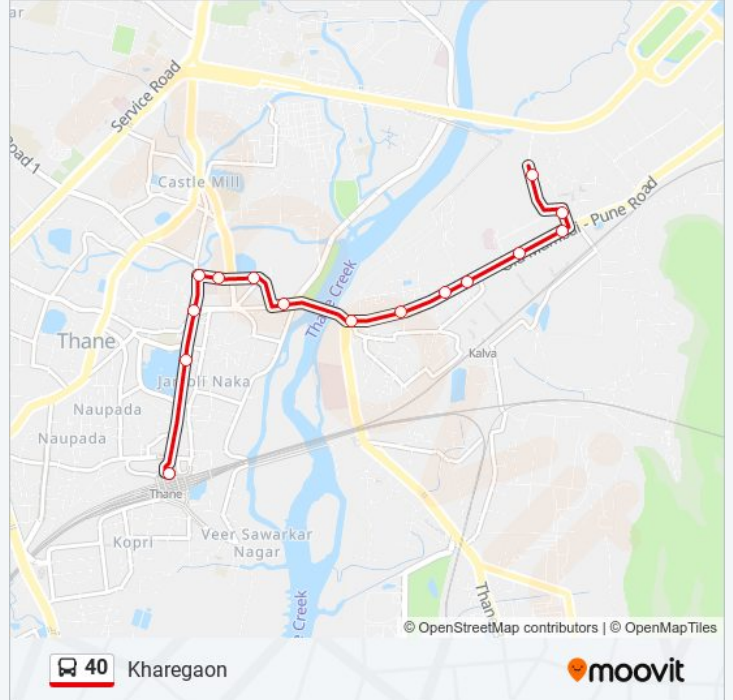

 40

Kharegaon

Get The App

The 40 bus line (Kharegaon) has 2 routes. For regular weekdays, their operation hours are:

(1) Kharegaon: 00:07 - 23:56(2) Thane Station (West): 00:01 - 23:50

Use the Moovit App to find the closest 40 bus station near you and find out when is the next 40 bus arriving.

## Direction: Kharegaon

13 stops

[VIEW LINE SCHEDULE](#)

Thane Station (West)

Talav Pali

Court Naka

Thane Civil Hospital

R. T.O Office (Thane)

## 40 bus Time Schedule

Kharegaon Route Timetable:

Sunday	00:07 - 23:56
Monday	00:07 - 23:56
Tuesday	00:07 - 23:56
Wednesday	00:07 - 23:56
Thursday	00:07 - 23:56
Friday	00:07 - 23:56
Saturday	00:07 - 23:56

## 40 bus Info

**Direction:** Kharegaon

**Stops:** 13

**Trip Duration:** 13 min

**Line Summary:**