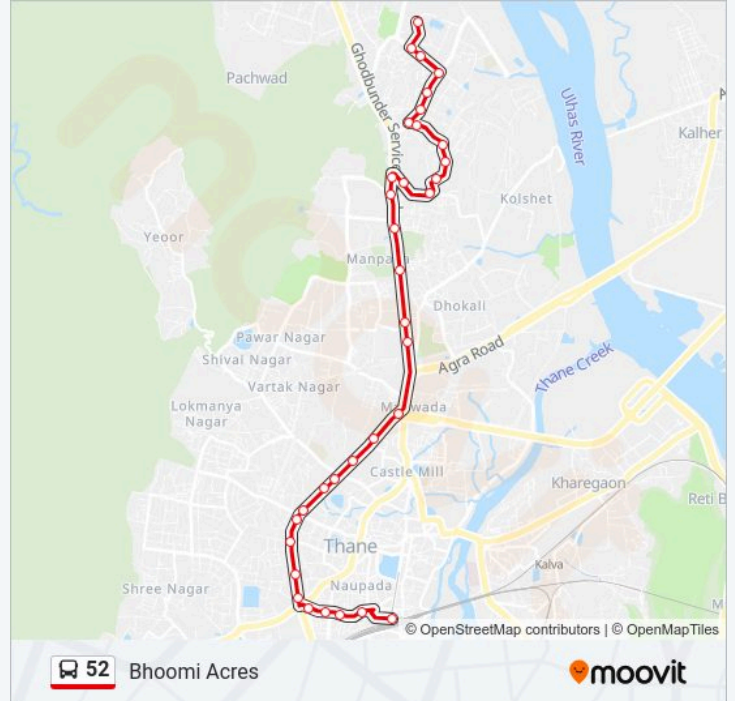

Saint Xaviers High School

Brahmand / Azad Nagar Junction

Brahmand Phase 3

Swastik Park

Atria Society

Municipality Commissioner House / Rutu Tower

Thane Municipality Commissioner House

Bal Niketan / Forest Avenue

Hiranandani Gate (Thane-W)

Forest Avenue

Stanford Society (Thane)

Hiranandani Park

Bhoomi Acres

Direction: Thane Station (W)

37 stops

[VIEW LINE SCHEDULE](#)

Bhoomi Acres

Hiranandani Park

Stanford Society (Thane)

Forest Avenue

Hiranandani Gate (Thane-W)

Bal Niketan / Forest Avenue

Municipality Commissioner House / Rutu Tower

Atria Society

Swastik Park

Brahmand Phase 3

Brahmand / Azad Nagar Junction

Saint Xaviers High School

Azad Nagar Naka

Mulla Baug

Manpada

Lockim Company / R Mall

52 bus Time Schedule

Thane Station (W) Route Timetable:

Sunday	06:15 - 21:45
Monday	06:15 - 21:45
Tuesday	06:15 - 21:45
Wednesday	06:15 - 21:45
Thursday	06:15 - 21:45
Friday	06:15 - 21:45
Saturday	06:15 - 21:45

52 bus Info

Direction: Thane Station (W)

Stops: 37

Trip Duration: 37 min

Line Summary: