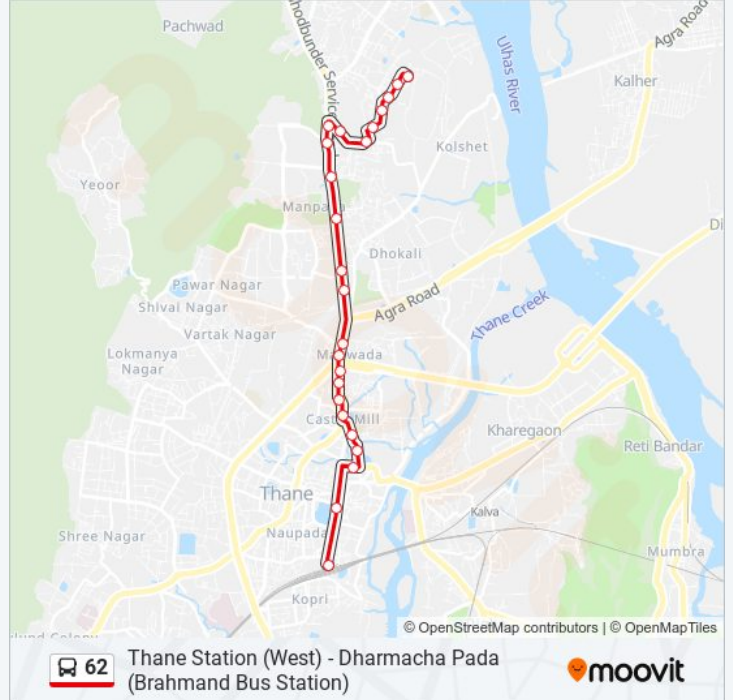

Direction: Dharmacha Pada (Brahmand Bus Station)

22 stops

[VIEW LINE SCHEDULE](#)

- Thane Station (West)
- Talav Pali
- Thane Civil Hospital
- Police Line
- Holy Cross School
- Castle Mill Chowk
- Gokul Nagar
- Muktai Nagar Majiwada
- Majiwada Junction
- Kapurbawdi
- Tattvadyan Vidyapeeth
- Lockim Company
- Manpada
- Mulla Baug
- Azad Nagar Naka
- Saint Xaviers High School
- Brahmand / Azad Nagar Junction
- Brahmand Phase 3
- Swastik Park
- Brahmand Phase 5

62 bus Info

Direction: Dharmacha Pada (Brahmand Bus Station)

Stops: 22

Trip Duration: 21 min

Line Summary:

Brahmand Phase 6

Dharmacha Pada (Bramhand Bus Station) /
()

Direction: Thane Station (West)

25 stops

[VIEW LINE SCHEDULE](#)

Dharmacha Pada (Bramhand Bus Station) /
()

Brahmand Phase 6

Brahmand Phase 5

Swastik Park

Brahmand Phase 3

Brahmand / Azad Nagar Junction

62 bus Info

Direction: Thane Station (West)

Stops: 25

Trip Duration: 21 min

Line Summary:

Police Line

Central Maidan

Civil Court Naka