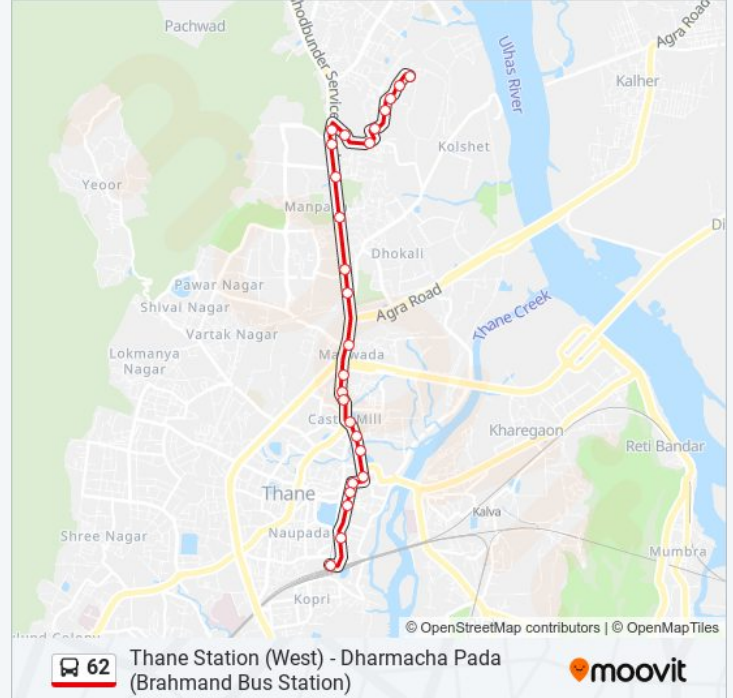

Police Line

Central Maidan

Civil Court Naka

Tembhi Naka

Talav Pali

Prabhat Cinema

Thane Station (West)

62 bus time schedules and route maps are available in an offline PDF at moovitapp.com. Use the [Moovit App](#) to see live bus times, train schedule or subway schedule, and step-by-step directions for all public transit in Mumbai.

[About Moovit](#) • [MaaS Solutions](#) • [Supported Countries](#) • [Mooviter Community](#)

© 2024 Moovit - All Rights Reserved

Check Live Arrival Times