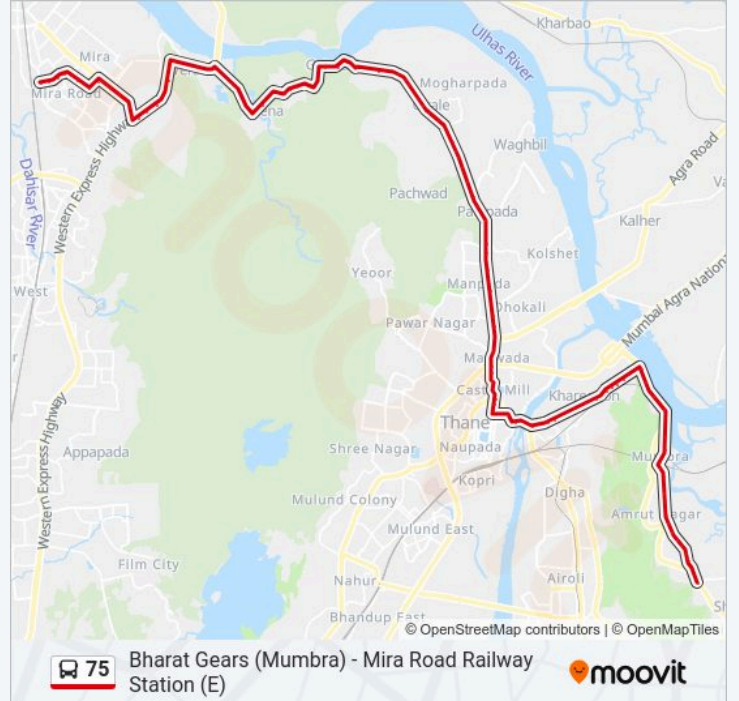

Retibunder 2

Reti Bunder Circle Atmaram Patil Chowk

Reti Bunder Circle Kalwa

Sainath Nagar

Parsik Nagar

Vastu Anand

Parsik Nagar

Vimalnagar

Premnagar

Khare Gaon Naka

Dattawadi Khare Gaon

Sahyadri Society

Manisha Nagar

Kalwa Naka

Court Naka (Kanhaji Angre Chowk)

R.T.O Office (Thane)

Shishu Gyan Mandir

School No 7

Uthalsar Naka

Castle Mill Chowk

Ambika Yog Kutir

Gokul Nagar

Muktai Nagar Majiwada

Majiwada Naka

Kapurbawdi

Tattvadnyan Vidyapeeth

Lockim Company / R Mall

Manpada

Mulla Baug

Azad Nagar Naka

Patli Pada Naka

Dongari Pada