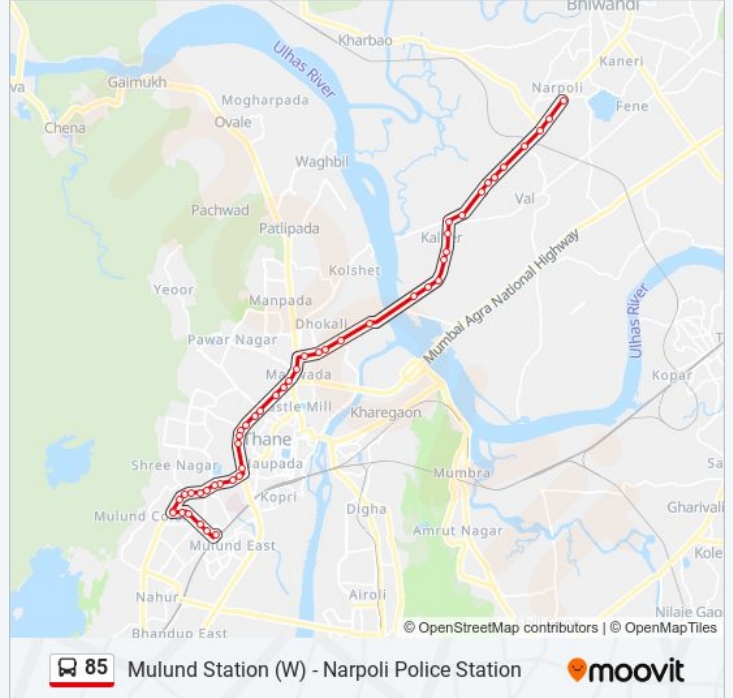

Majiwada Junction

Hanuman Mandir

Siddhivinayak Tower

Flower Valley

Laxmi Nagar

Cadbury Junction

Siddheshwar Talav

Sambhaji Nagar

Nitin Company Junction

Dharmaveer Taxi Stand

Louiswadi

Marathon Chowk (Teen Hath Naka)

Marathon Chowk (Teen Hath Naka)

Johnson Company

Kashish Park

Mulund Check Naka

Maharana Pratap Chowk (Mulund Check Naka W)

Maharana Pratap Chowk (Mulund-W) R Mall

Maharana Pratap Chowk (Mulund-W) R Mall

Santoshi Mata Mandir Mulund (W)

Veena Nagar

E.S.I.S Hospital (Mulund)

Agarwal Municipal Hospital

Kadam Pada

Ambaji Dham

Maharishi Arvind Chowk

Mulund Railway Station (W)

Mulund Railway Station (W)

Direction: Narpoli Police Station

46 stops

[VIEW LINE SCHEDULE](#)

Mulund Railway Station (W)

85 bus Time Schedule

Narpoli Police Station Route Timetable:

Sunday	06:15 - 23:00
Monday	06:15 - 23:00