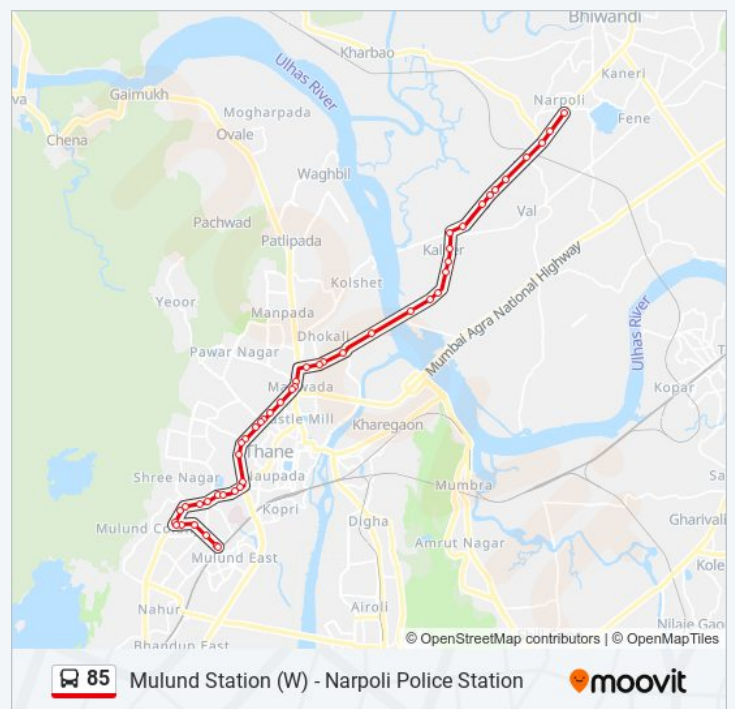

06:15 - 23:00

Saturday

06:15 - 23:00

85 bus Info

Direction: Narpoli Police Station

Stops: 46

Trip Duration: 48 min

Line Summary: