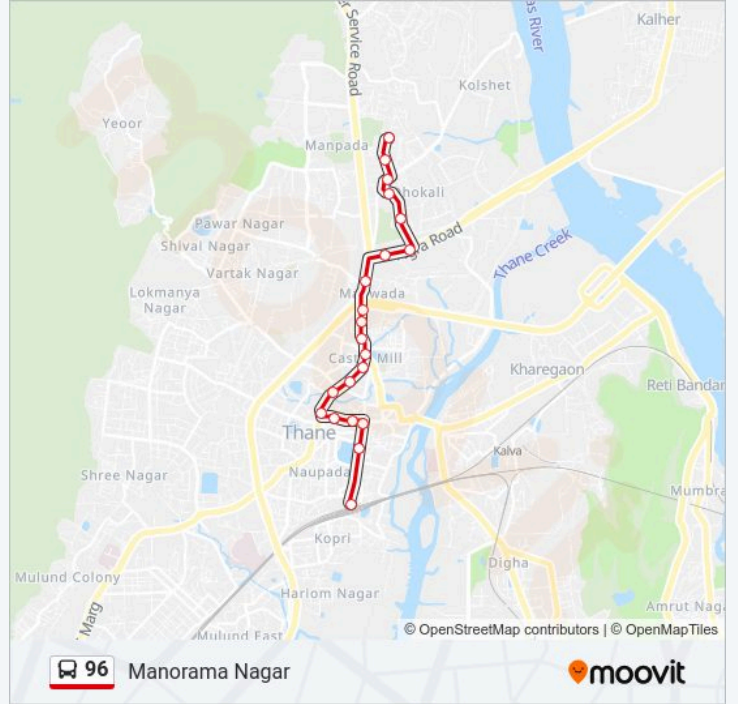

96

Manorama Nagar

Get The App

The 96 bus line (Manorama Nagar) has 2 routes. For regular weekdays, their operation hours are:

(1) Manorama Nagar: 00:05 - 23:50 (2) Thane Station (West): 00:00 - 23:45

Use the Moovit App to find the closest 96 bus station near you and find out when is the next 96 bus arriving.

96 bus Time Schedule

Manorama Nagar Route Timetable:

Sunday	00:05 - 23:50
Monday	00:05 - 23:50
Tuesday	00:05 - 23:50
Wednesday	00:05 - 23:50
Thursday	00:05 - 23:50
Friday	00:05 - 23:50
Saturday	00:05 - 23:50

96 bus Info

Direction: Manorama Nagar

Stops: 21

Trip Duration: 20 min

Line Summary:

Direction: Thane Station (West)

23 stops

[VIEW LINE SCHEDULE](#)

96 bus Info

Direction: Thane Station (West)

Stops: 23

Trip Duration: 24 min

Line Summary:

Ice Factory Thane

A.K Joshi Vidyalaya Thane

Gaondevi (Thane W)